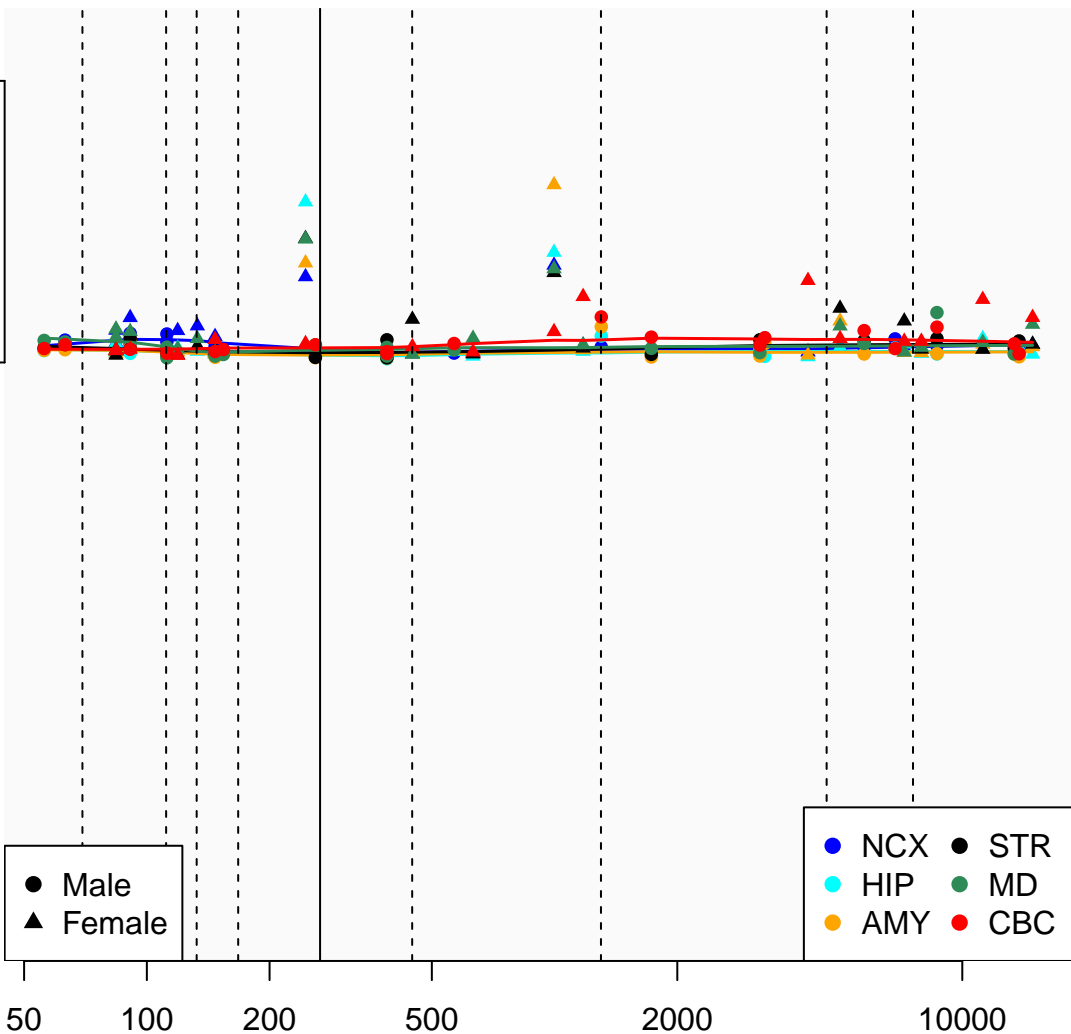

GJA9_ENSG00000131233

Window:

1 2 3 4 5 6 7 8 9

Normalized Log2 RPKM+1

1
0

● Male
▲ Female

● NCX ● STR
● HIP ● MD
● AMY ● CBC

Age (Days)