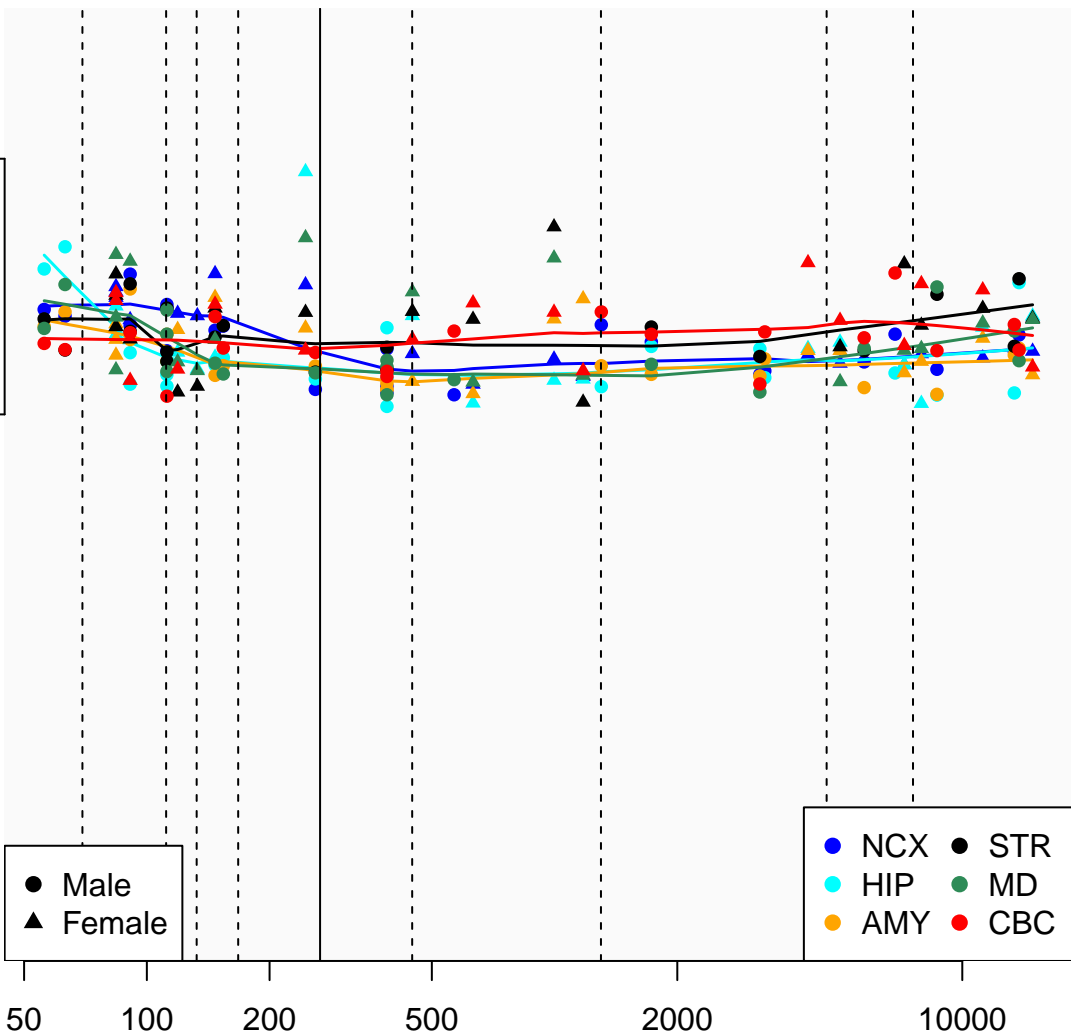

# GJC3\_ENSG00000176402

Window:

1 2 3 4 5 6 7 8 9

Normalized Log2 RPKM+1

1  
0

● Male  
▲ Female

● NCX ● STR  
● HIP ● MD  
● AMY ● CBC

Age (Days)