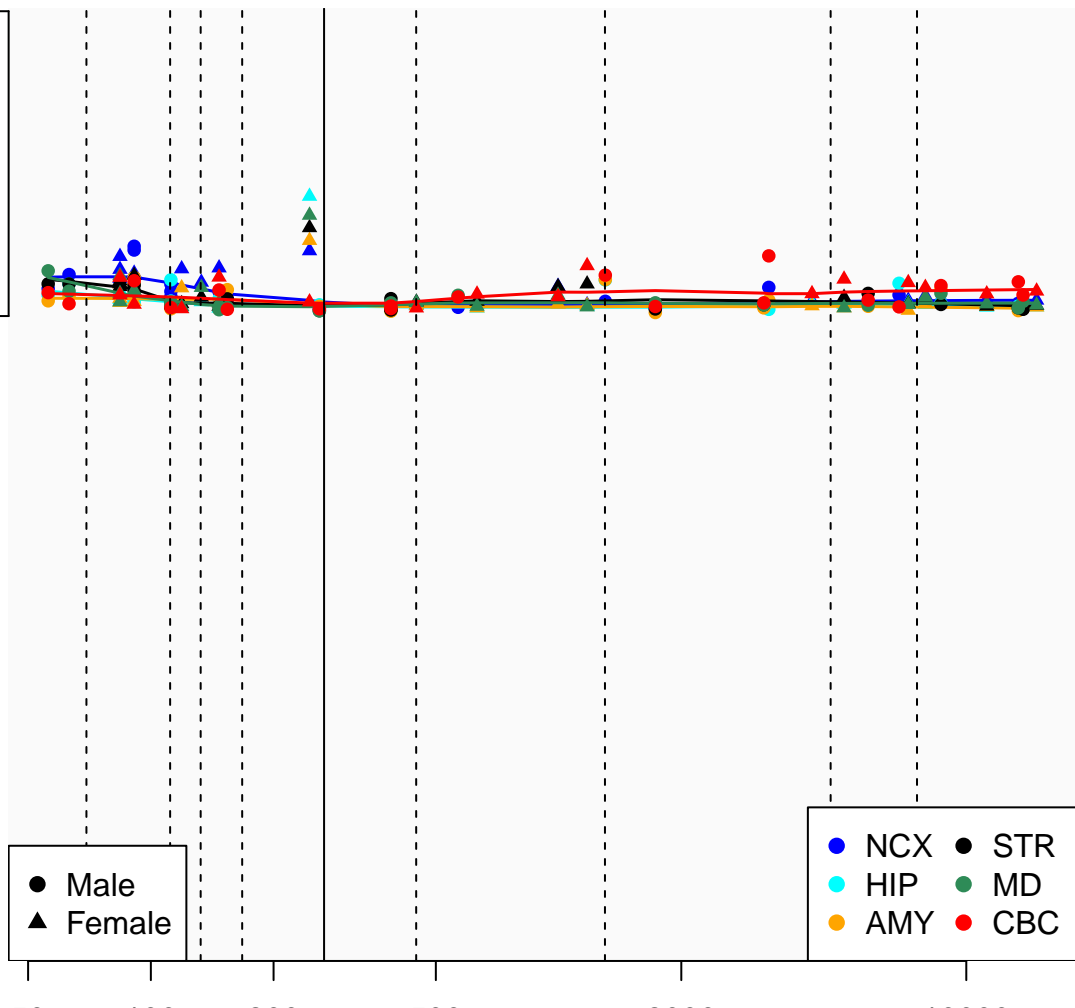

GOLGA6L17P_ENSG00000277741

Window:

1 2 3 4 5 6 7 8 9

Normalized Log2 RPKM+1

1
0

50 100 200 500 2000 10000

Age (Days)