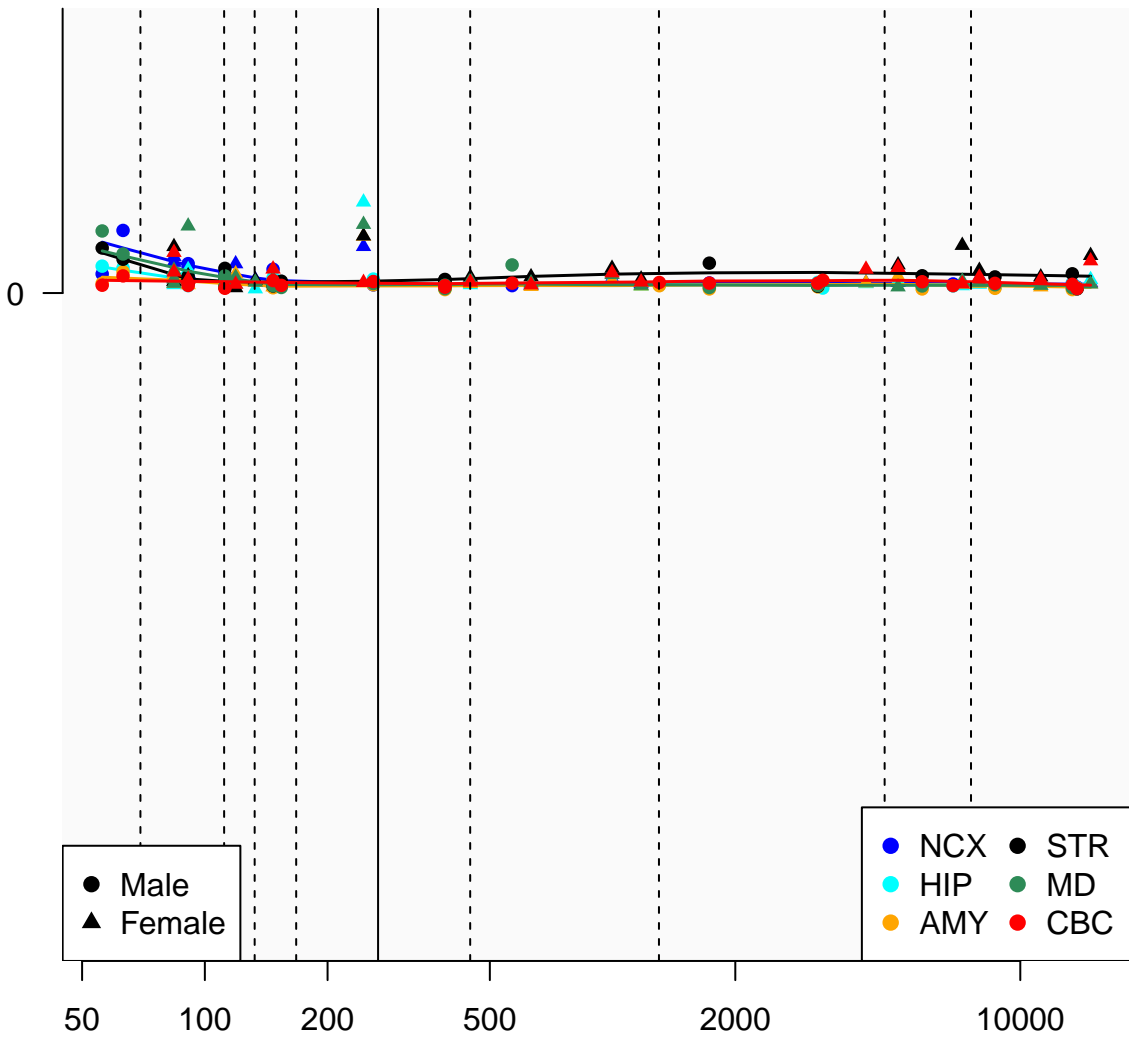

# GOLGA8K\_ENSG00000249931

Window:

1 2 3 4 5 6 7 8 9

Normalized Log2 RPKM+1

● Male  
▲ Female

● NCX ● STR  
● HIP ● MD  
● AMY ● CBC

Age (Days)