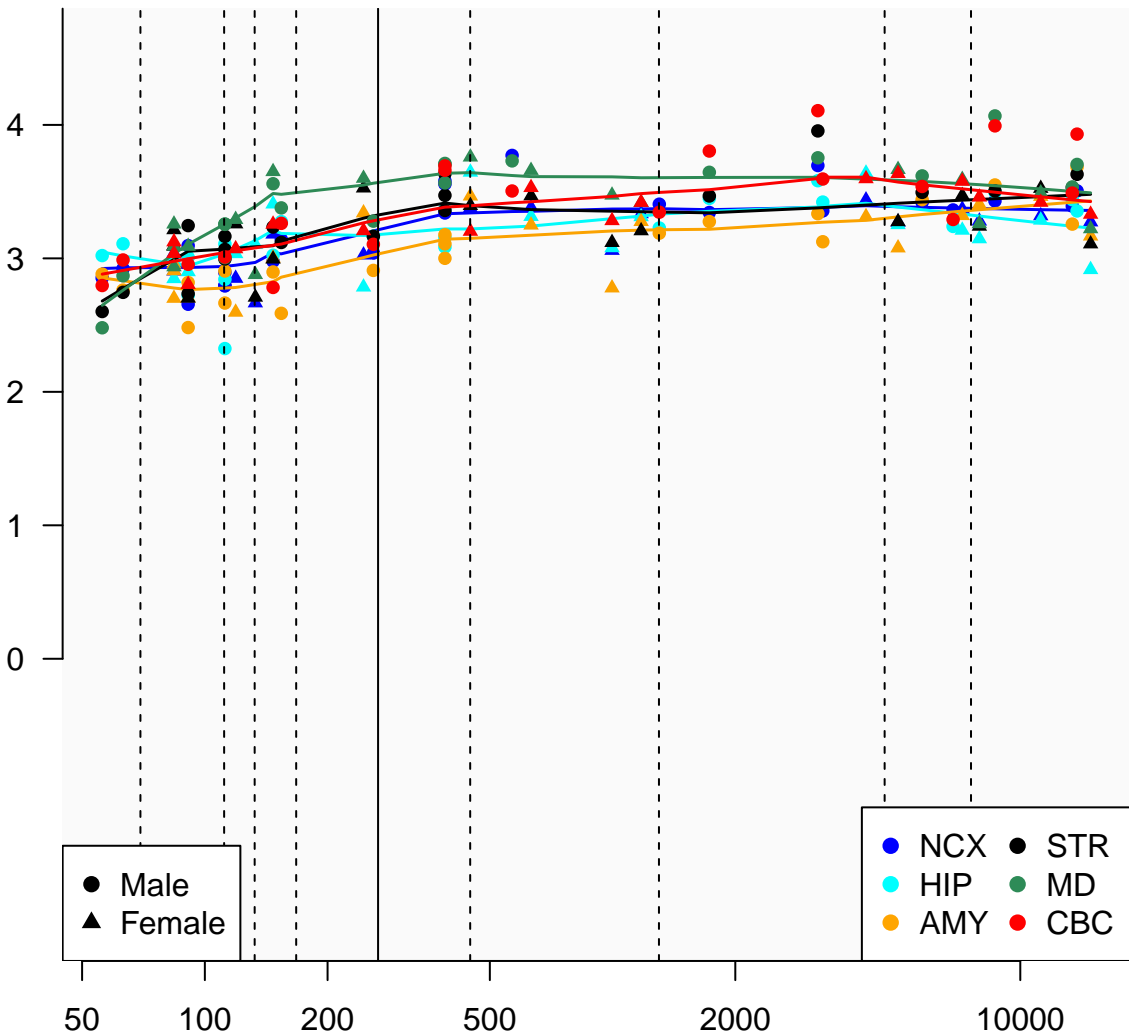

# GORASP1\_ENSG00000114745

Window:

1 2 3 4 5 6 7 8 9

Normalized Log2 RPKM+1

● Male  
▲ Female

● NCX ● STR  
● HIP ● MD  
● AMY ● CBC