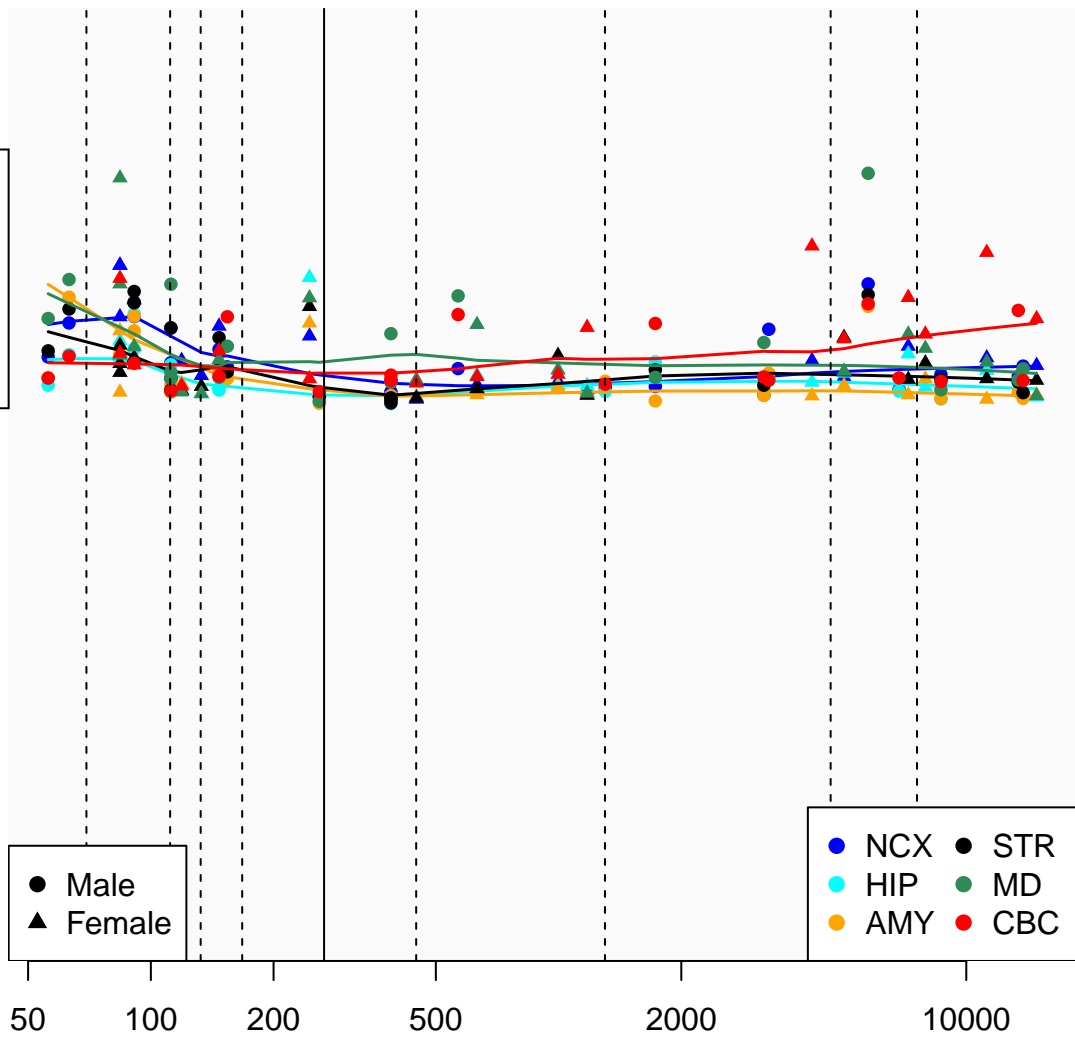

# GOT2P3\_ENSG00000233719

Window:

1 2 3 4 5 6 7 8 9

Normalized Log2 RPKM+1

1  
0

● Male  
▲ Female

● NCX ● STR  
● HIP ● MD  
● AMY ● CBC

Age (Days)