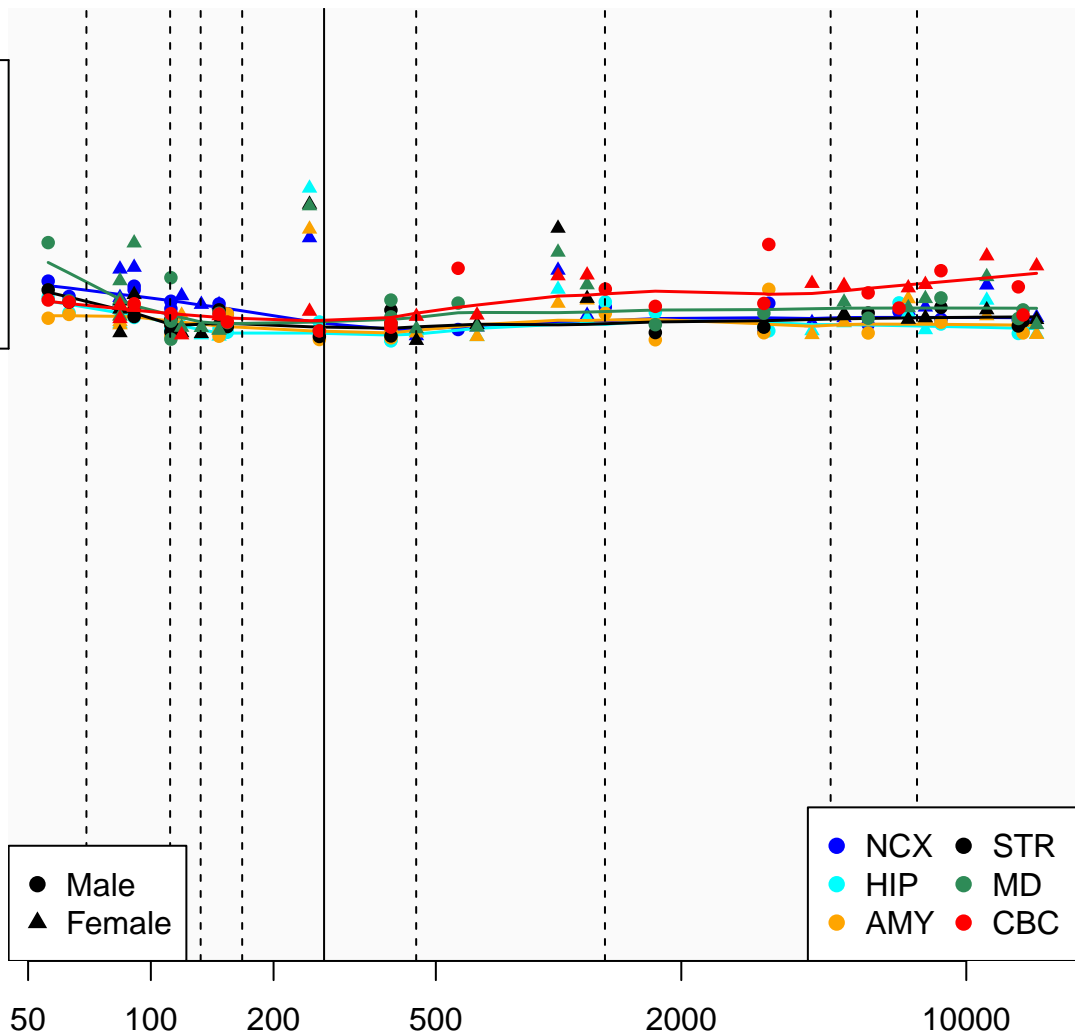

# GTF2IP3\_ENSG00000187721

Window:

1 2 3 4 5 6 7 8 9

Normalized Log2 RPKM+1

1  
0

● Male  
▲ Female

● NCX ● STR  
● HIP ● MD  
● AMY ● CBC