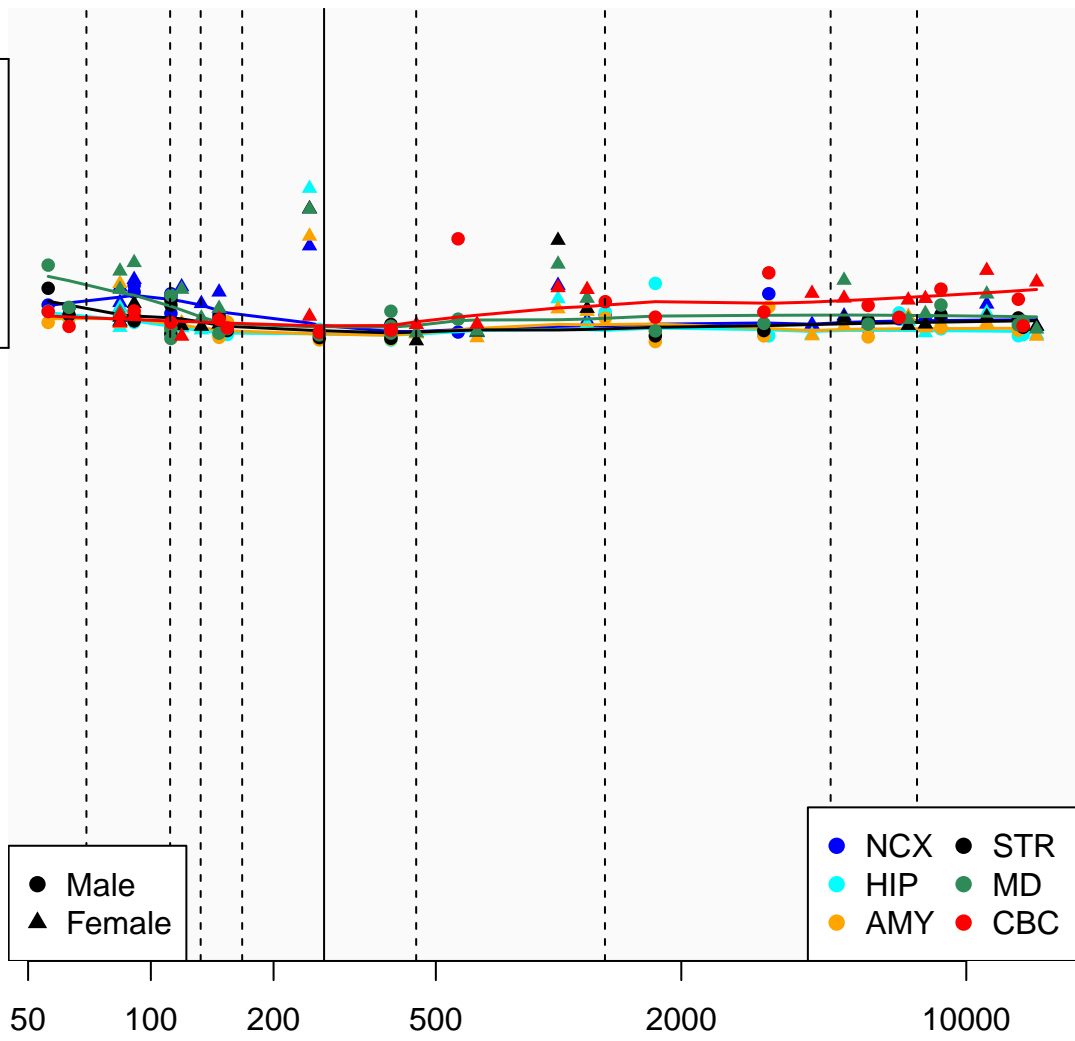

# HAUS1P3\_ENSG00000253226

Window:

1 2 3 4 5 6 7 8 9

Normalized Log2 RPKM+1

1  
0

● Male  
▲ Female

● NCX ● STR  
● HIP ● MD  
● AMY ● CBC

Age (Days)