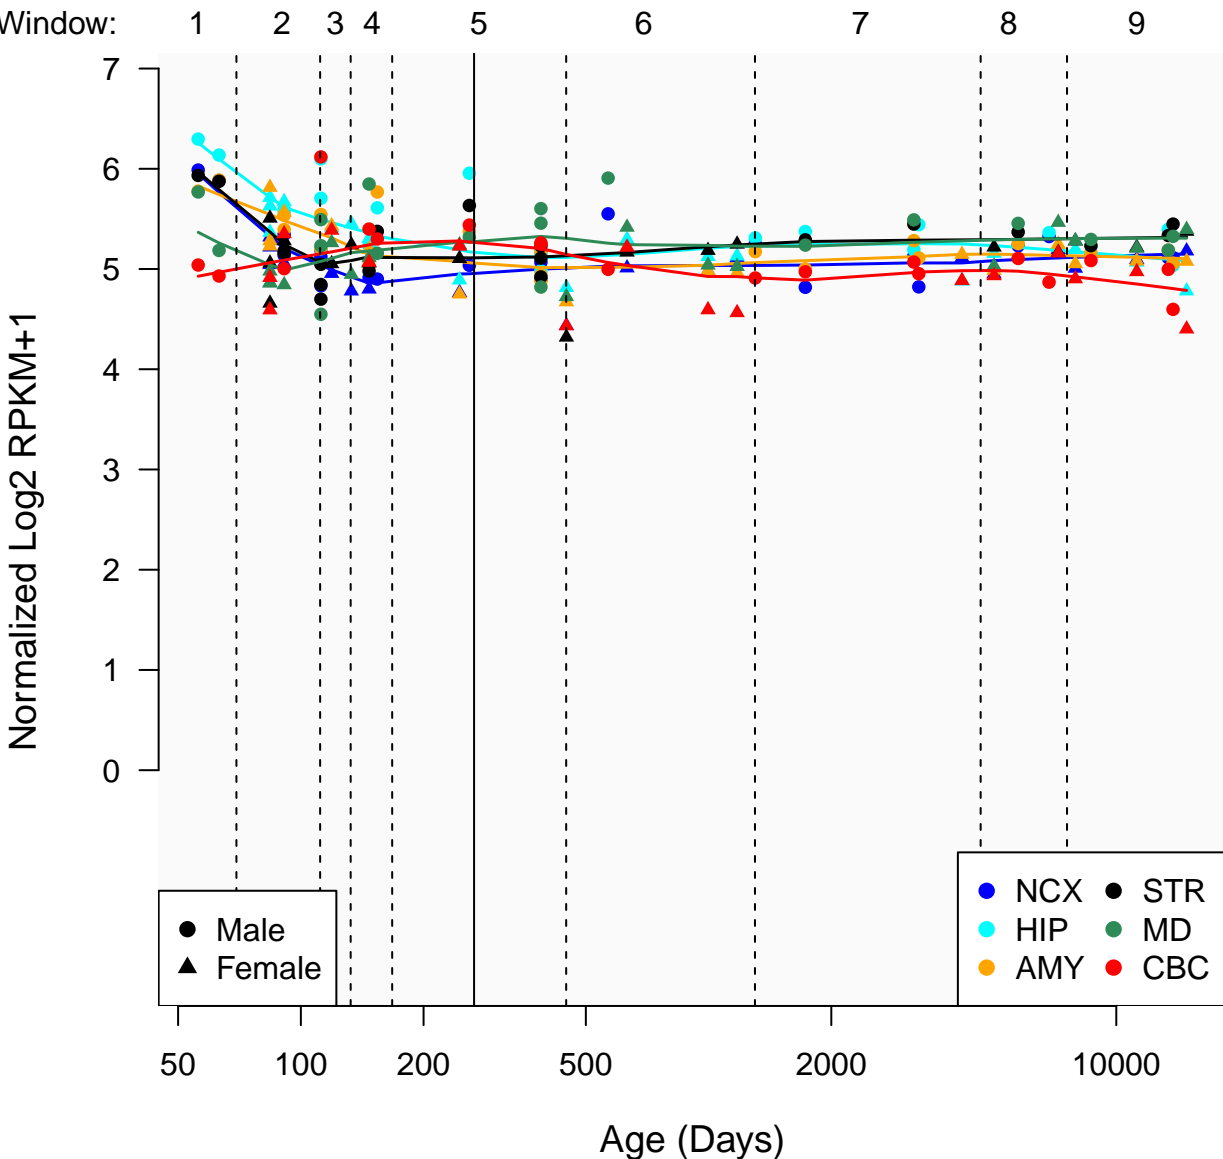

HDLBP_ENSG00000115677

Window:

● Male
▲ Female

● NCX ● STR
● HIP ● MD
● AMY ● CBC