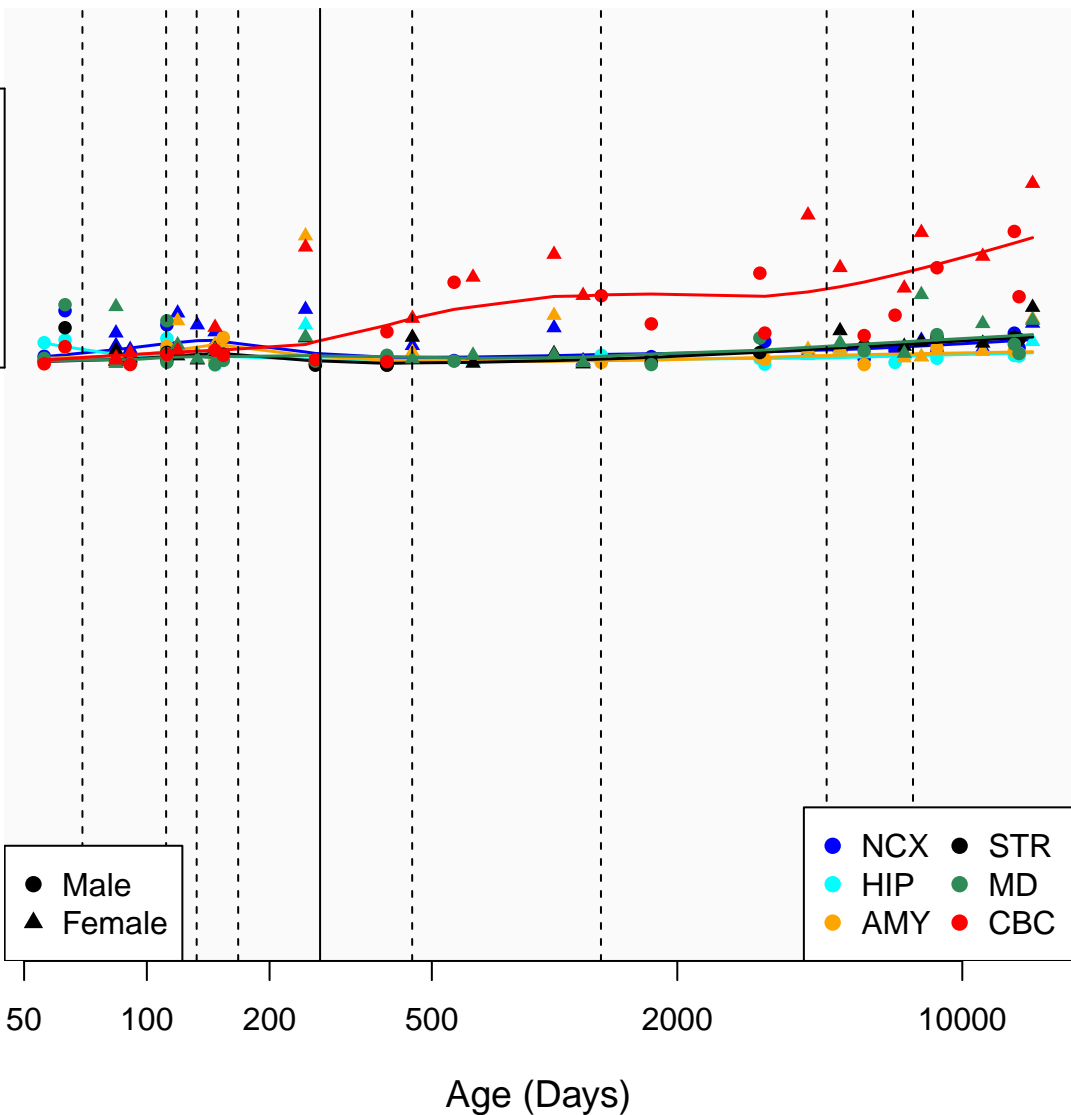

# HERC2P4\_ENSG00000230267

Window:

1 2 3 4 5 6 7 8 9

Normalized Log2 RPKM+1

1  
0

● Male  
▲ Female

● NCX ● STR  
● HIP ● MD  
● AMY ● CBC