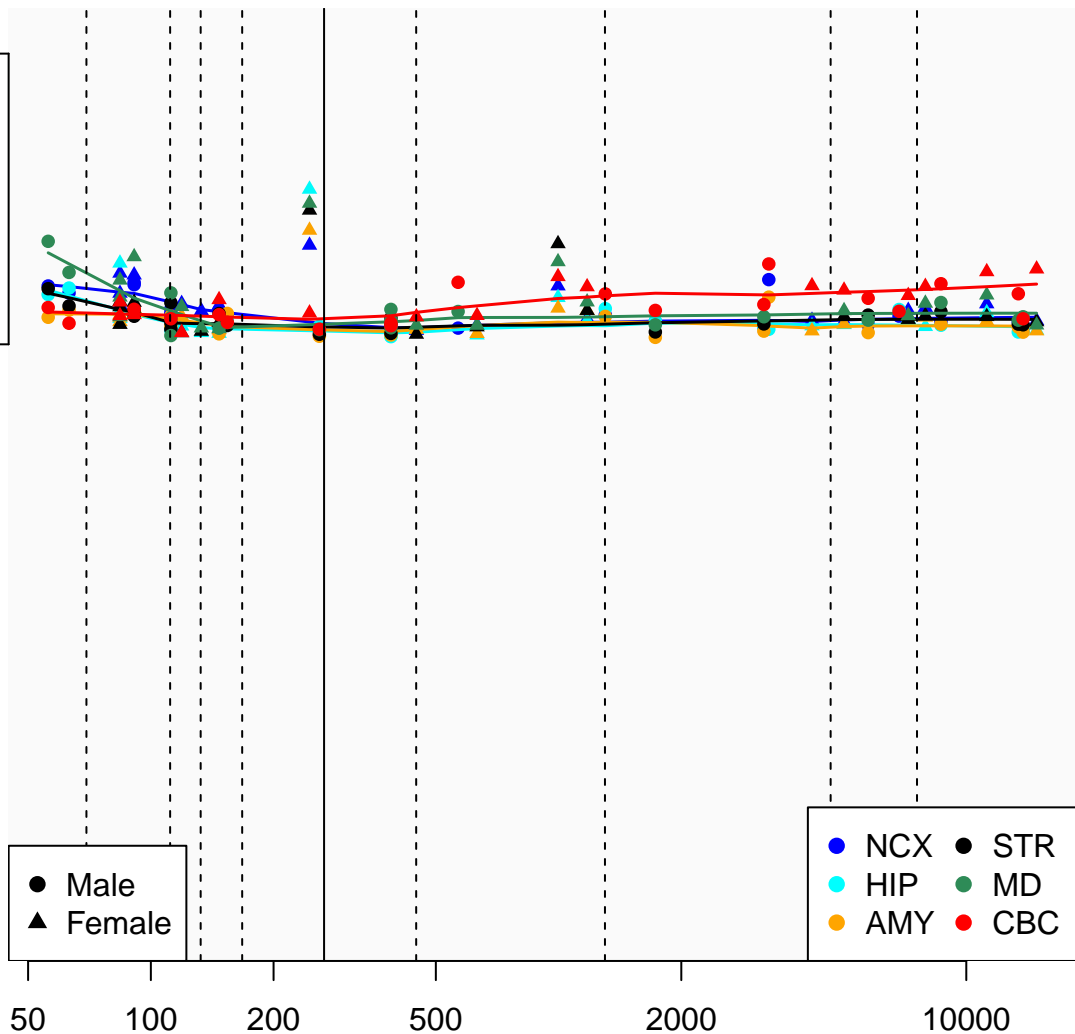

# HMGB3P15\_ENSG00000250897

Window:

1 2 3 4 5 6 7 8 9

Normalized Log2 RPKM+1

1  
0

● Male  
▲ Female

● NCX ● STR  
● HIP ● MD  
● AMY ● CBC

Age (Days)