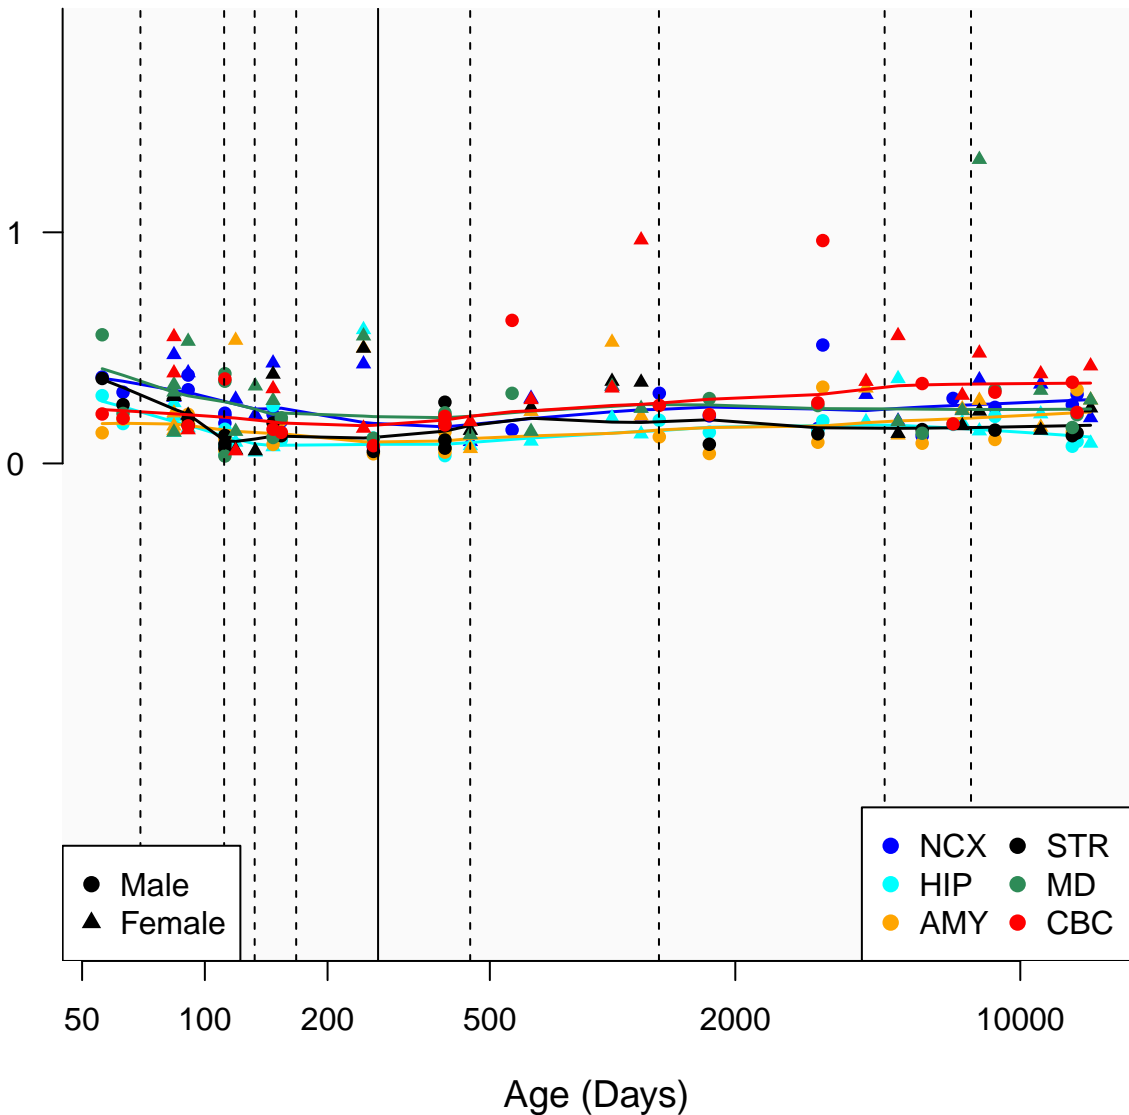

HMGN1P24_ENSG00000226977

Window:

1 2 3 4 5 6 7 8 9

Normalized Log2 RPKM+1

● Male
▲ Female

● NCX ● STR
● HIP ● MD
● AMY ● CBC