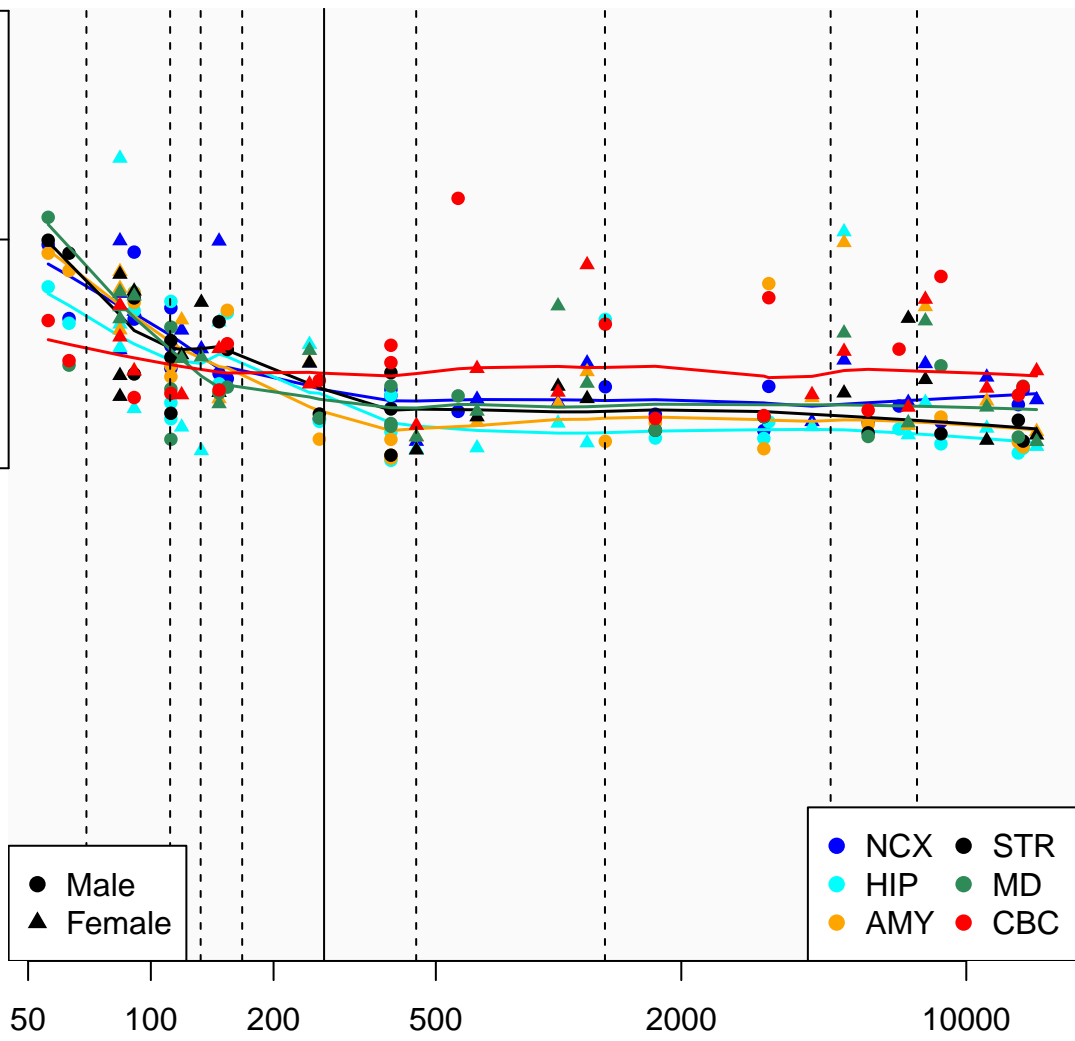

# HMGN1P36\_ENSG00000235734

Window:

1 2 3 4 5 6 7 8 9

Normalized Log2 RPKM+1

● Male  
▲ Female

● NCX ● STR  
● HIP ● MD  
● AMY ● CBC