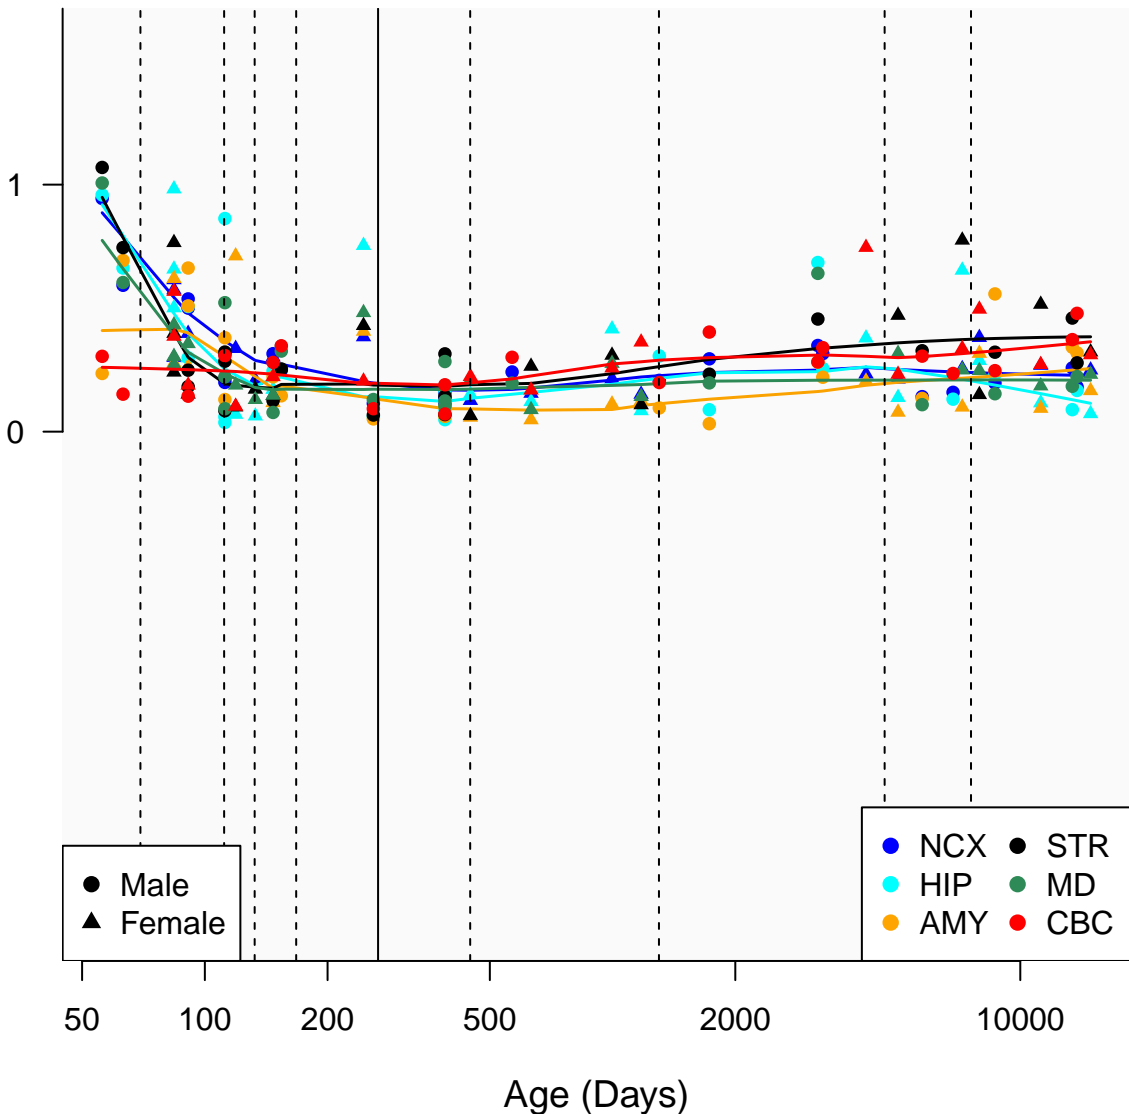

# HMGN2P40\_ENSG00000260602

Window:

1 2 3 4 5 6 7 8 9

Normalized Log2 RPKM+1

● Male  
▲ Female

● NCX ● STR  
● HIP ● MD  
● AMY ● CBC