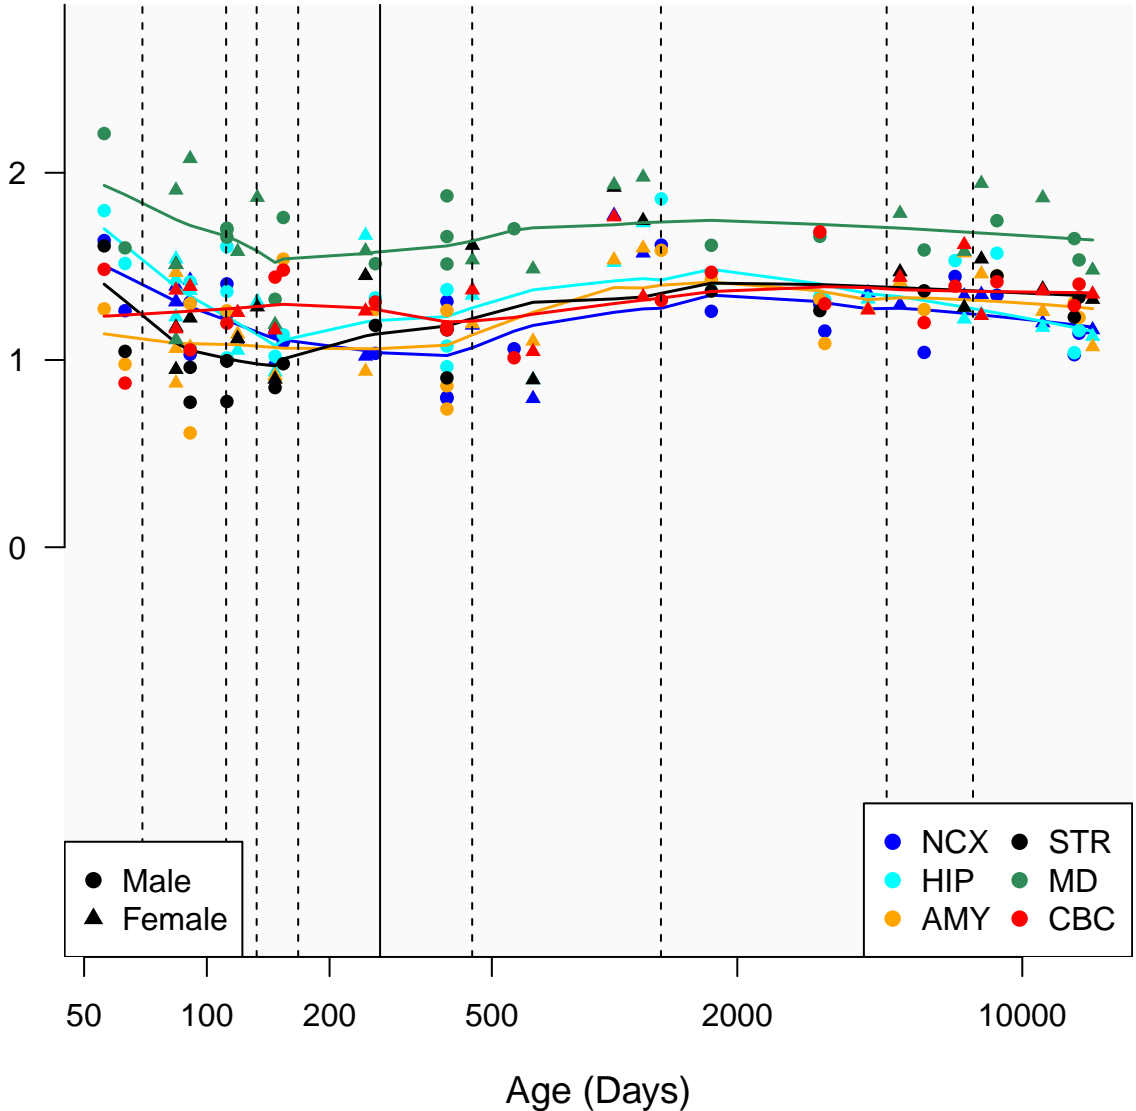

HOMEZ_ENSG00000215271

Window:

1 2 3 4 5 6 7 8 9

Normalized Log2 RPKM+1

● Male
▲ Female

● NCX ● STR
● HIP ● MD
● AMY ● CBC