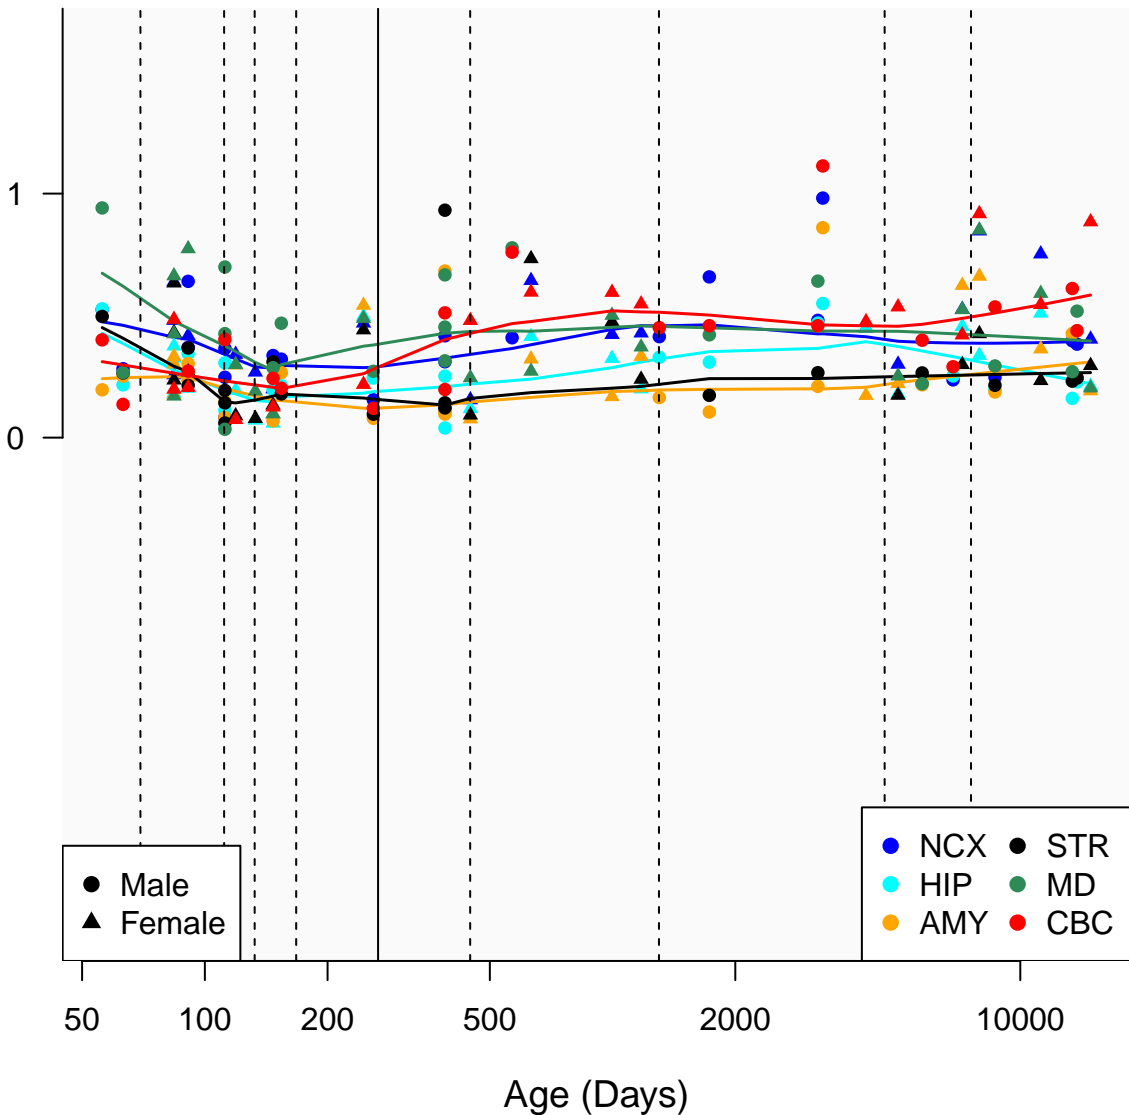

HOTTIP_4_ENSG00000277553

Window:

1 2 3 4 5 6 7 8 9

Normalized Log2 RPKM+1

● Male
▲ Female

● NCX ● STR
● HIP ● MD
● AMY ● CBC