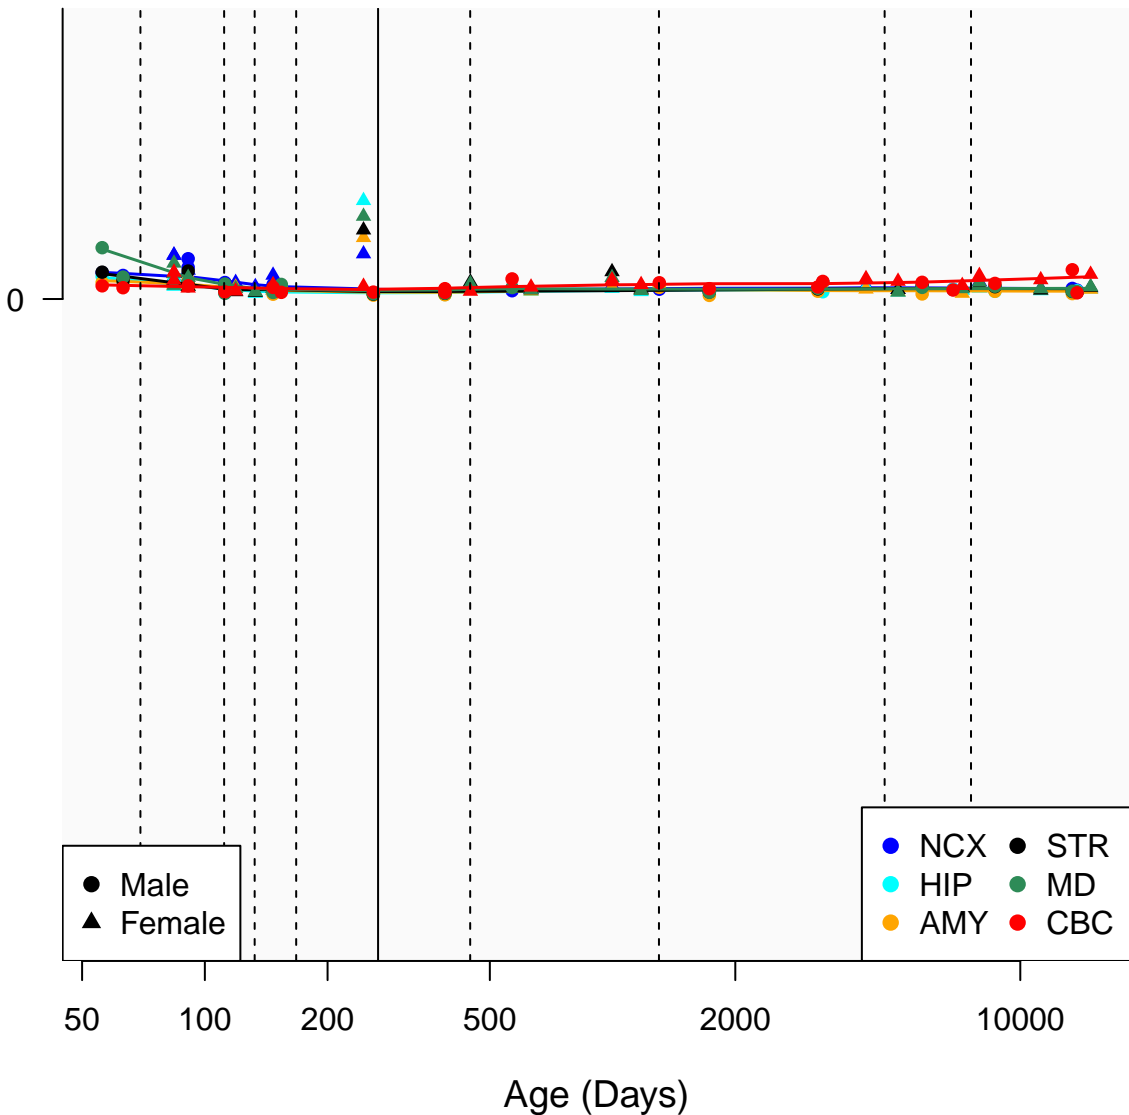

HOXA10-AS_ENSG00000253187

Window:

1 2 3 4 5 6 7 8 9

Normalized Log2 RPKM+1

● Male
▲ Female

● NCX ● STR
● HIP ● MD
● AMY ● CBC