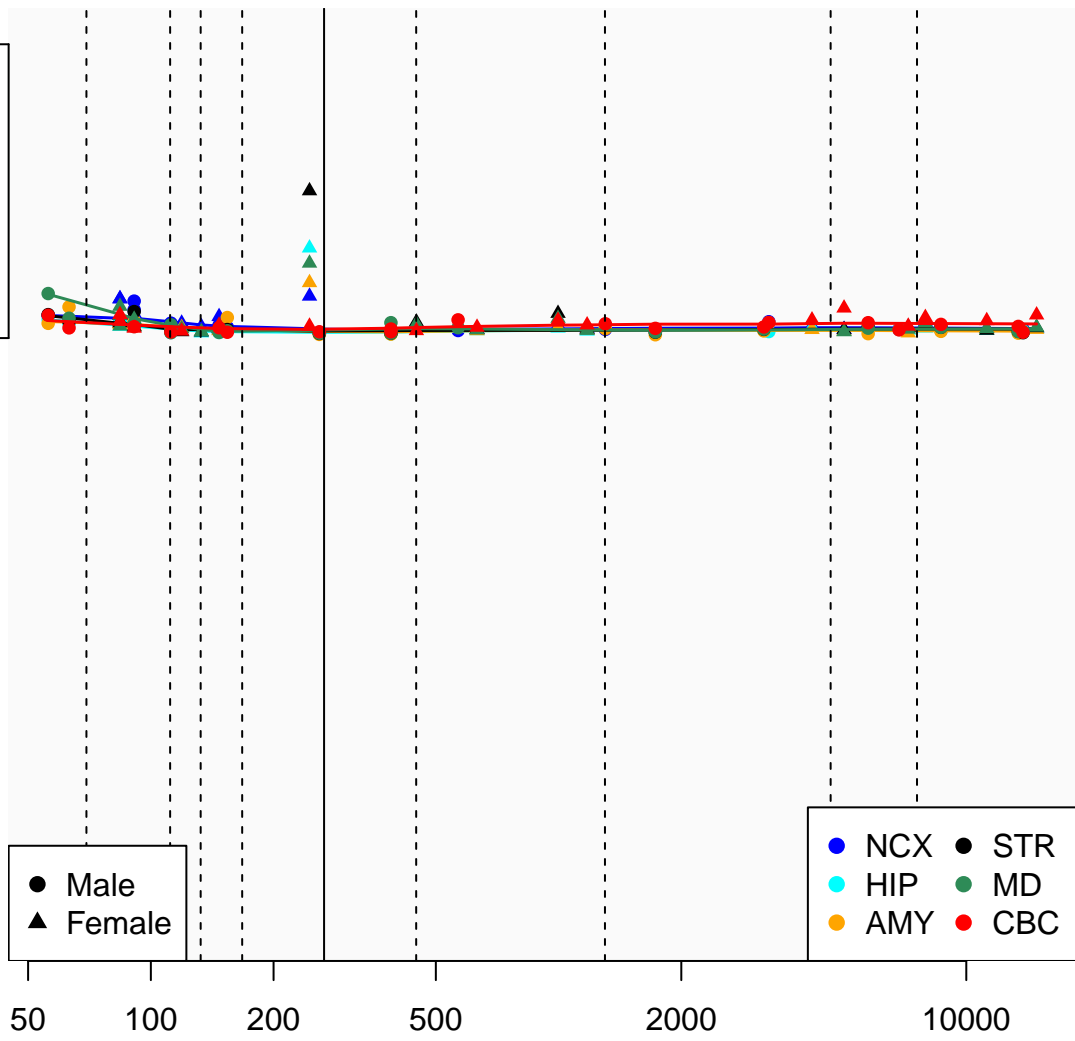

# HOXC5\_ENSG00000172789

Window:

1 2 3 4 5 6 7 8 9

Normalized Log2 RPKM+1

1  
0

● Male  
▲ Female

● NCX ● STR  
● HIP ● MD  
● AMY ● CBC

Age (Days)