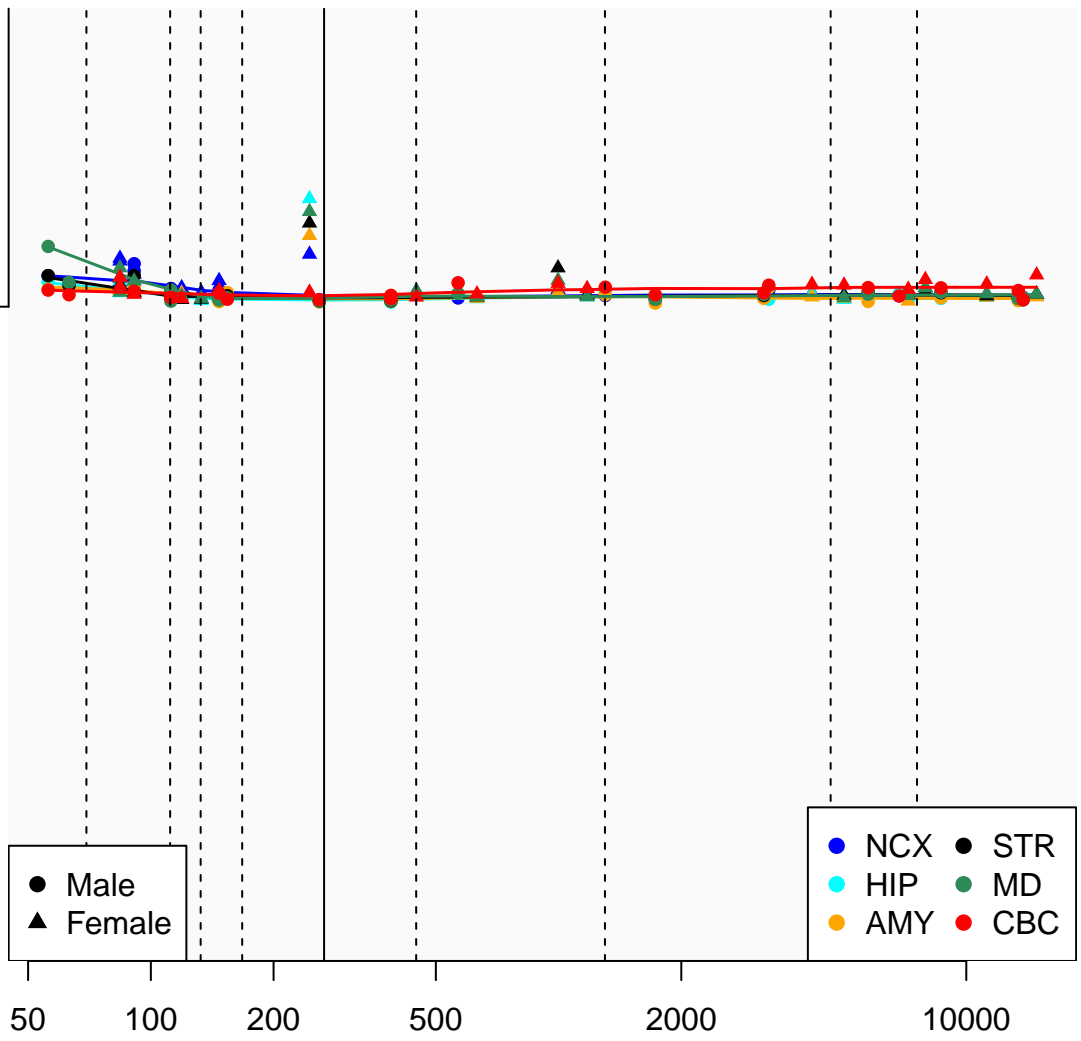

# HOXC5\_ENSG00000273046

Window:

1 2 3 4 5 6 7 8 9

Normalized Log2 RPKM+1

0

● Male  
▲ Female

● NCX ● STR  
● HIP ● MD  
● AMY ● CBC

Age (Days)