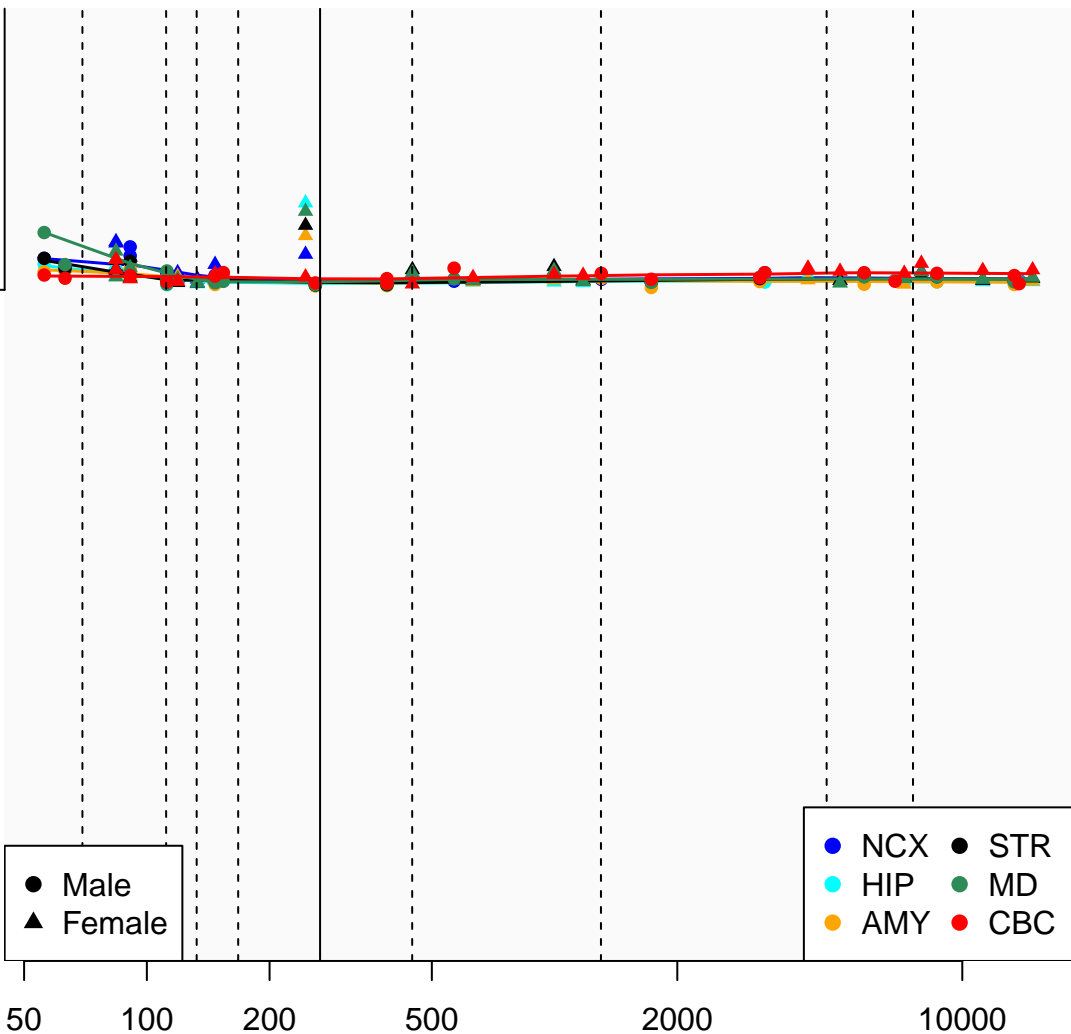

# HOXD12\_ENSG00000170178

Window:

1 2 3 4 5 6 7 8 9

Normalized Log2 RPKM+1

0

● Male  
▲ Female

● NCX ● STR  
● HIP ● MD  
● AMY ● CBC

Age (Days)