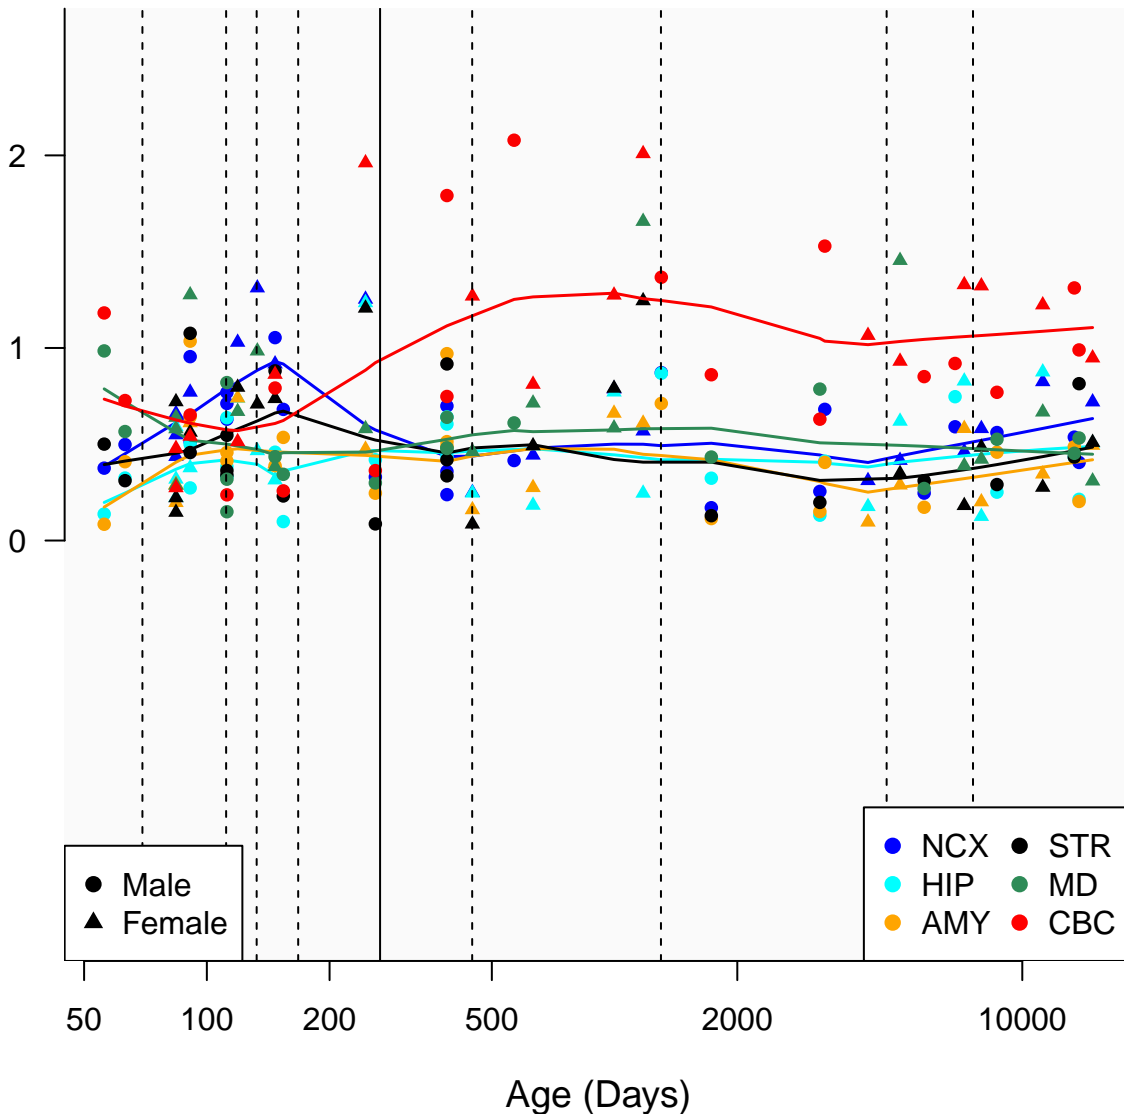

# HYI-AS1\_ENSG00000229348

Window:

1 2 3 4 5 6 7 8 9

Normalized Log2 RPKM+1

● Male  
▲ Female

● NCX ● STR  
● HIP ● MD  
● AMY ● CBC