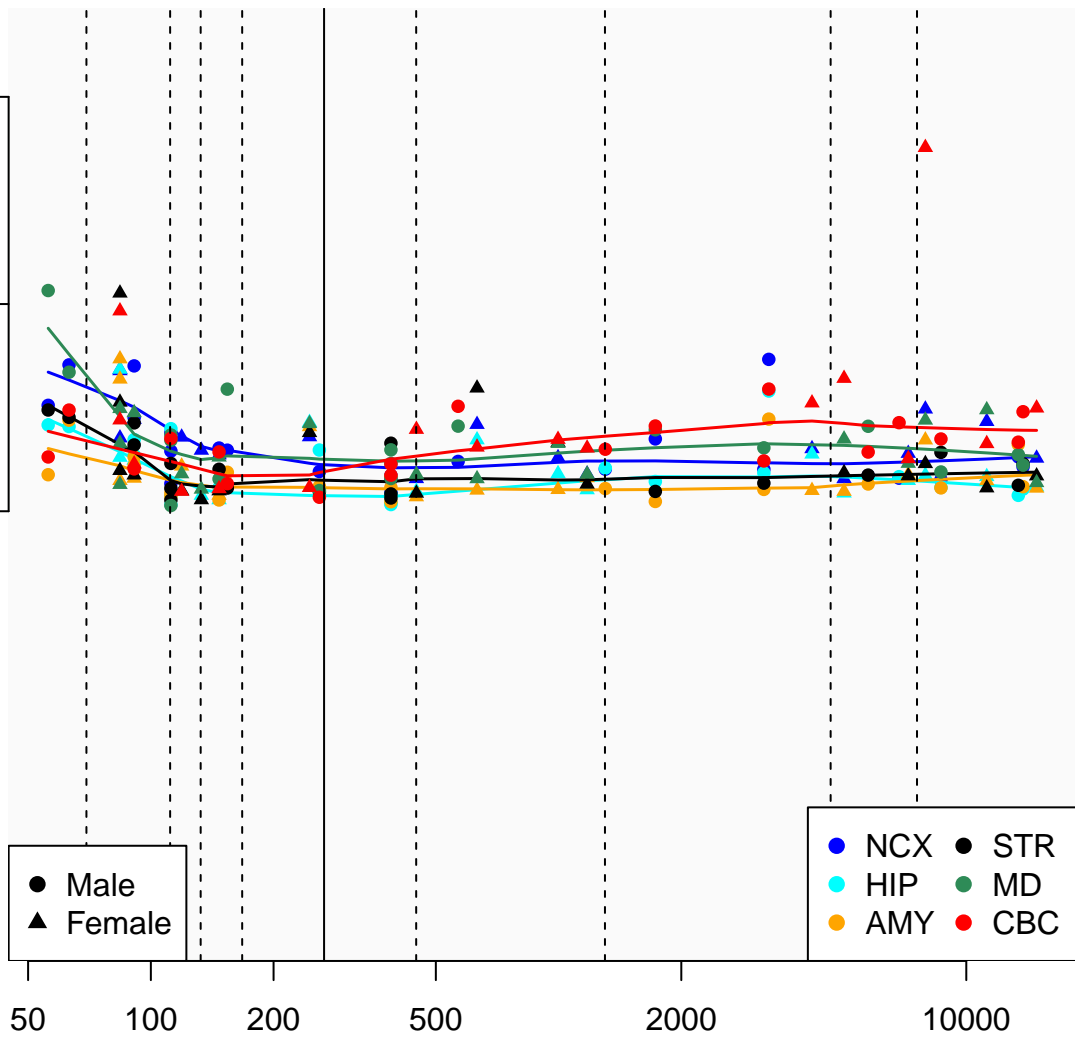

# HYMAI\_ENSG00000276680

Window:

1 2 3 4 5 6 7 8 9

Normalized Log2 RPKM+1

2  
1  
0

● Male  
▲ Female

● NCX ● STR  
● HIP ● MD  
● AMY ● CBC

Age (Days)