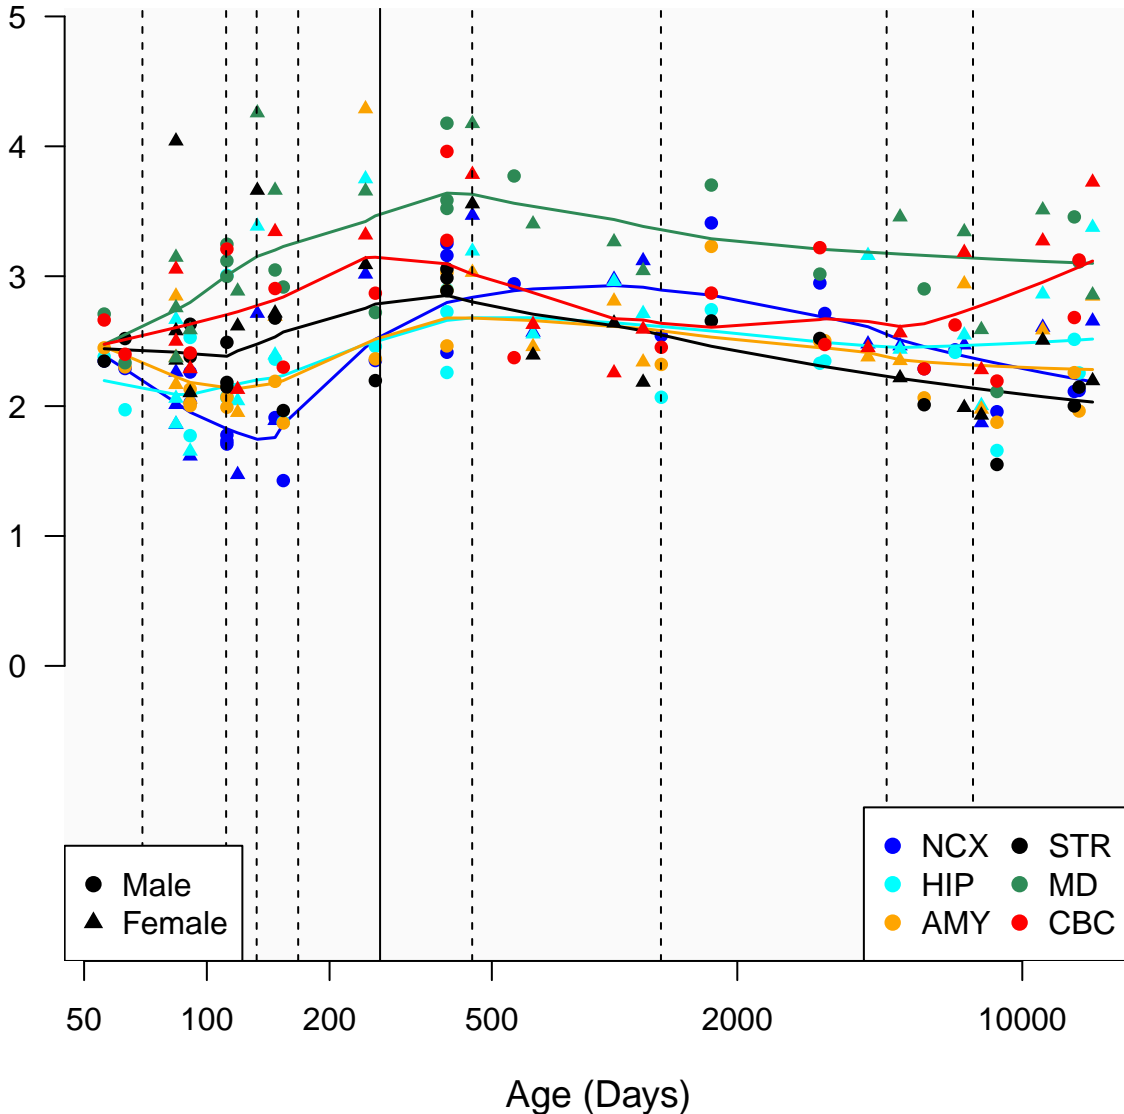

# IFI27L1\_ENSG00000165948

Window:

1 2 3 4 5 6 7 8 9

Normalized Log<sub>2</sub> RPKM+1

● Male  
▲ Female

● NCX ● STR  
● HIP ● MD  
● AMY ● CBC