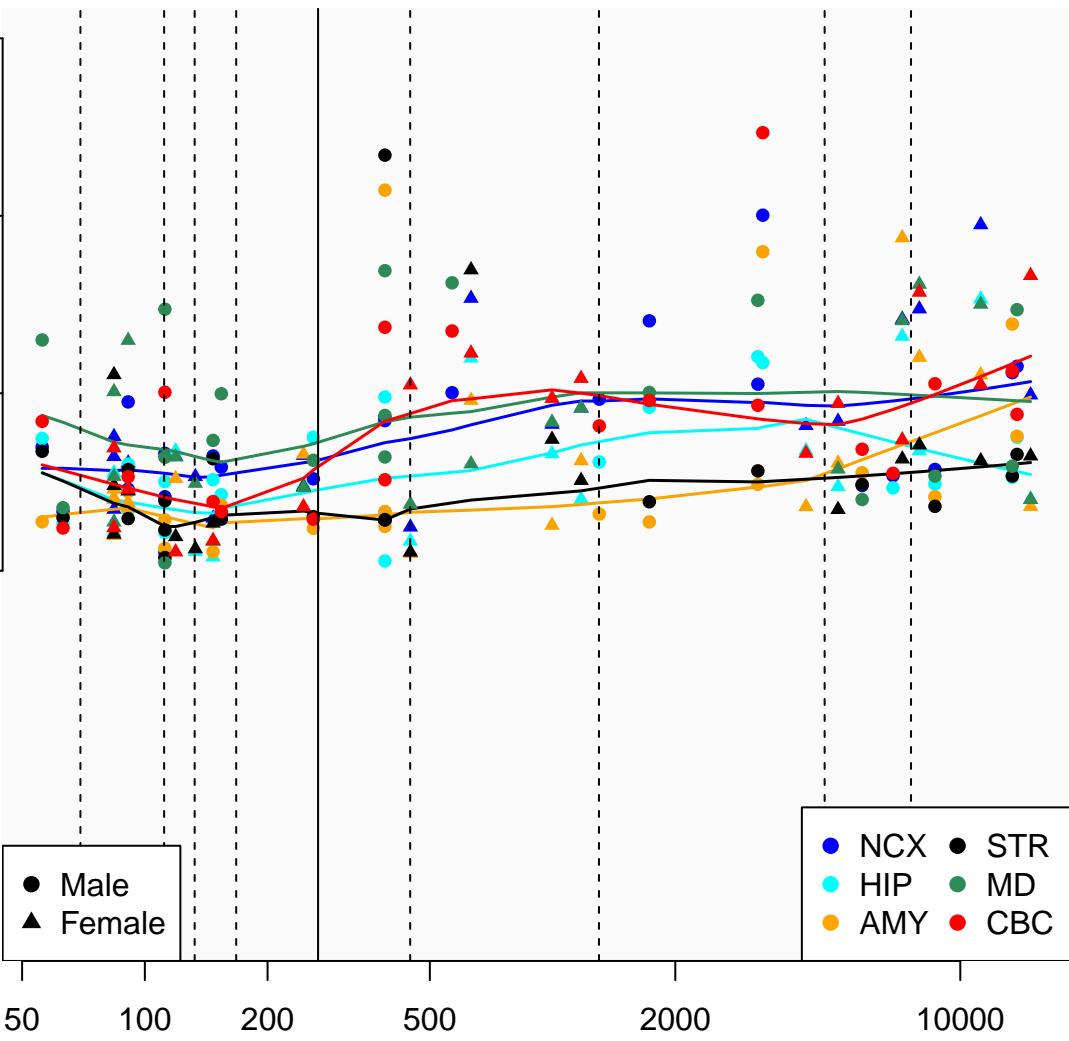

# IGHD1OR15-1B\_ENSG00000270185

Window:

1 2 3 4 5 6 7 8 9

Normalized Log2 RPKM+1

3  
2  
1  
0

● Male  
▲ Female

● NCX ● STR  
● HIP ● MD  
● AMY ● CBC