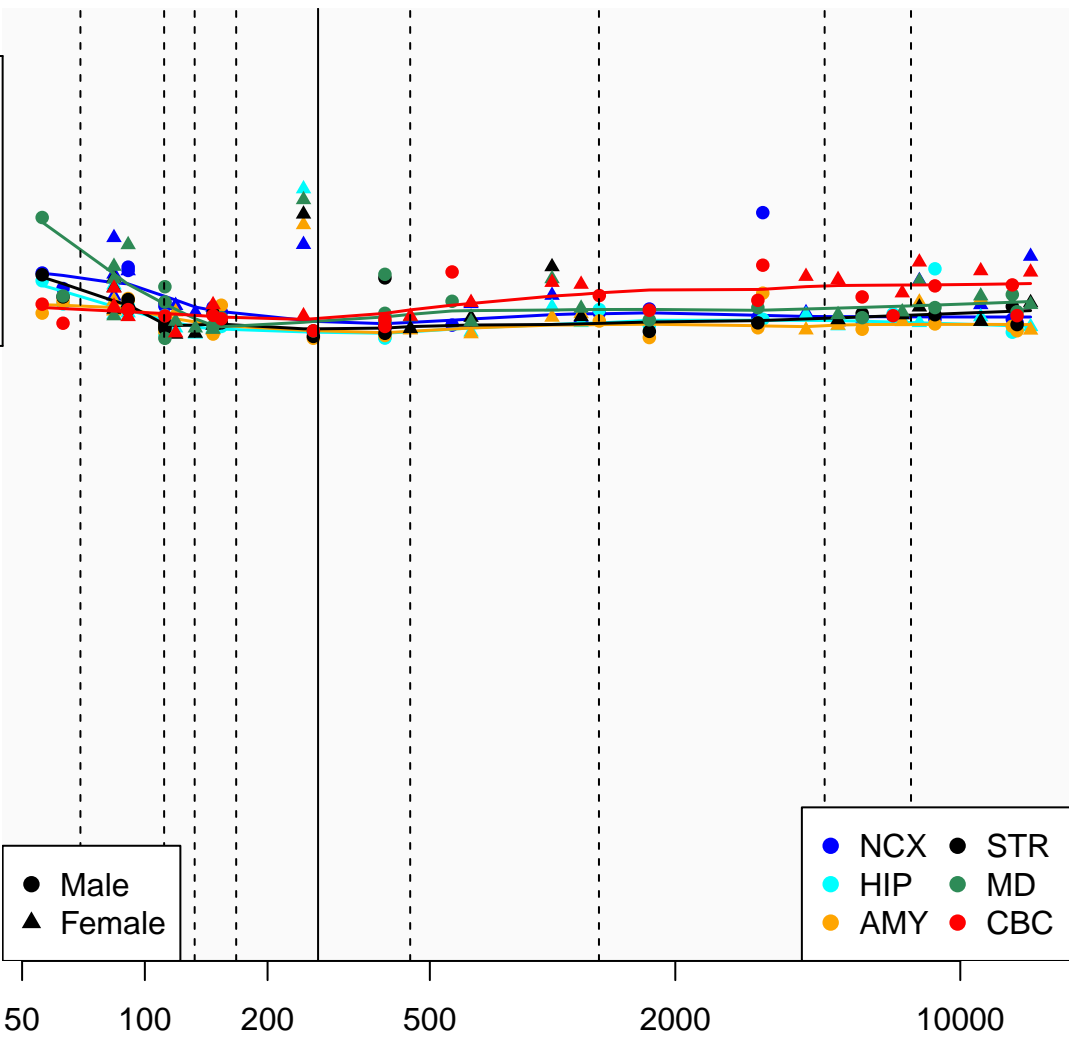

# IGHV3-43\_ENSG00000232216

Window:

1 2 3 4 5 6 7 8 9

Normalized Log2 RPKM+1

● Male  
▲ Female

● NCX ● STR  
● HIP ● MD  
● AMY ● CBC

Age (Days)