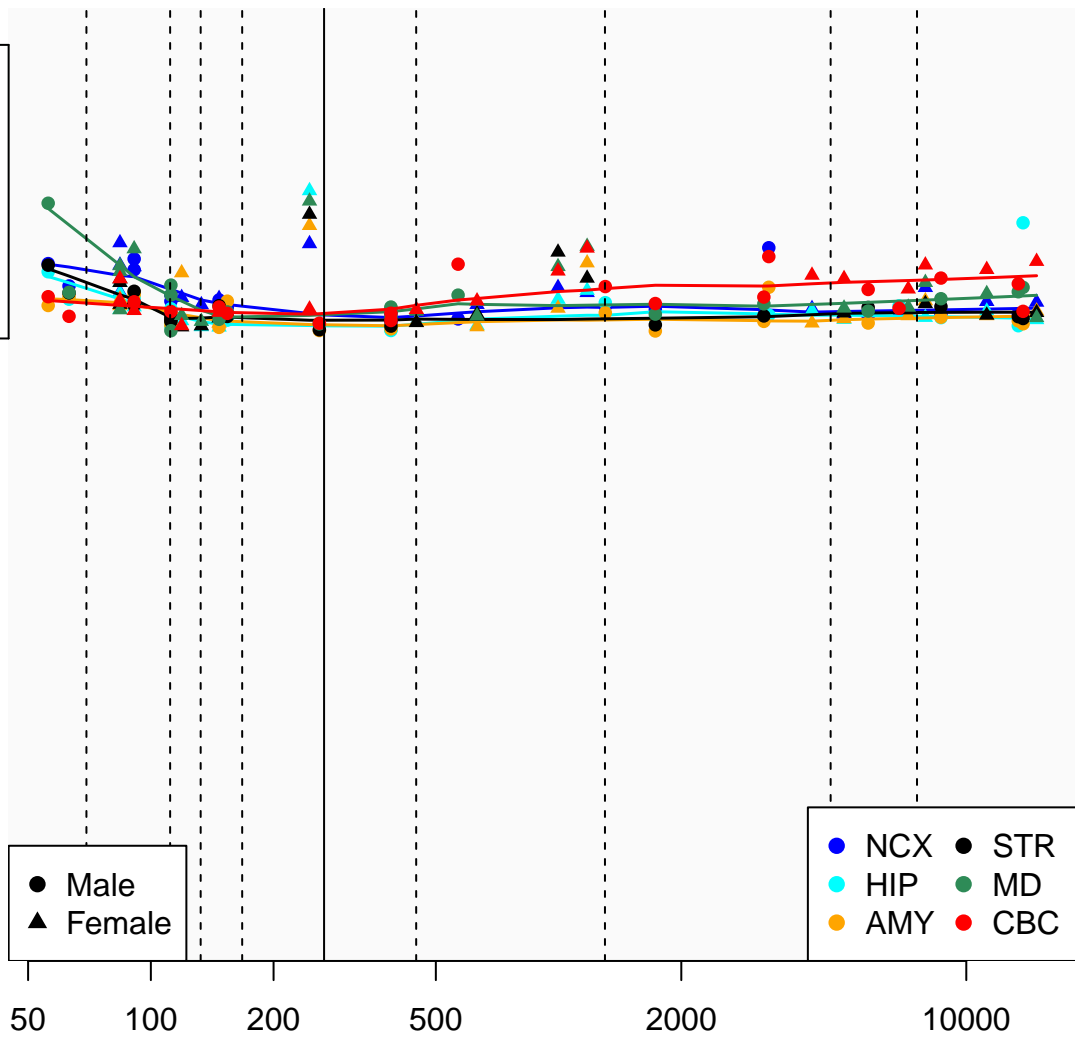

# IGHV3-49\_ENSG00000211965

Window:

1 2 3 4 5 6 7 8 9

Normalized Log2 RPKM+1

● Male  
▲ Female

● NCX ● STR  
● HIP ● MD  
● AMY ● CBC

Age (Days)