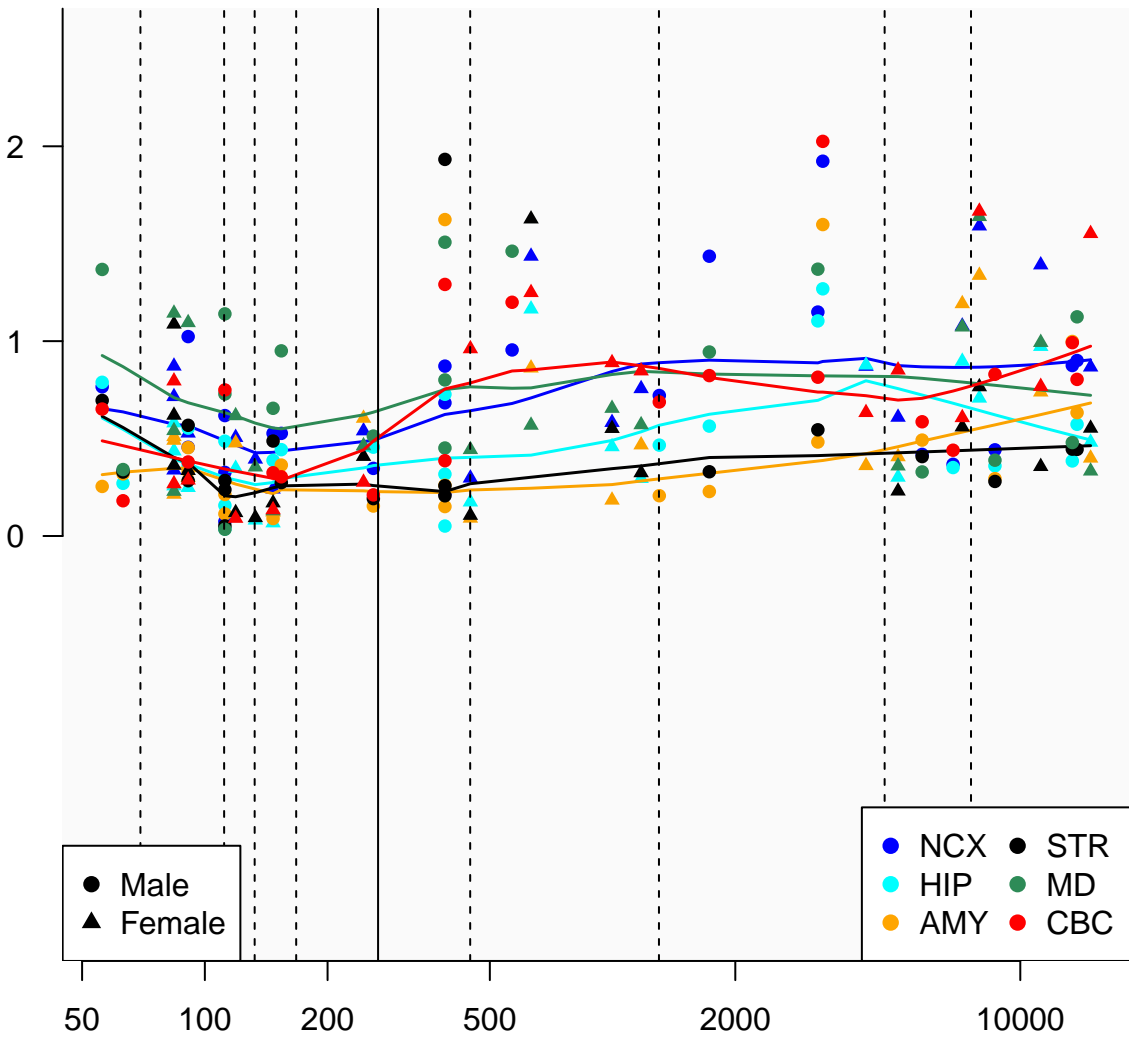

# IGKJ3\_ENSG00000211595

Window:

1 2 3 4 5 6 7 8 9

Normalized Log2 RPKM+1

● Male  
▲ Female

● NCX ● STR  
● HIP ● MD  
● AMY ● CBC

Age (Days)