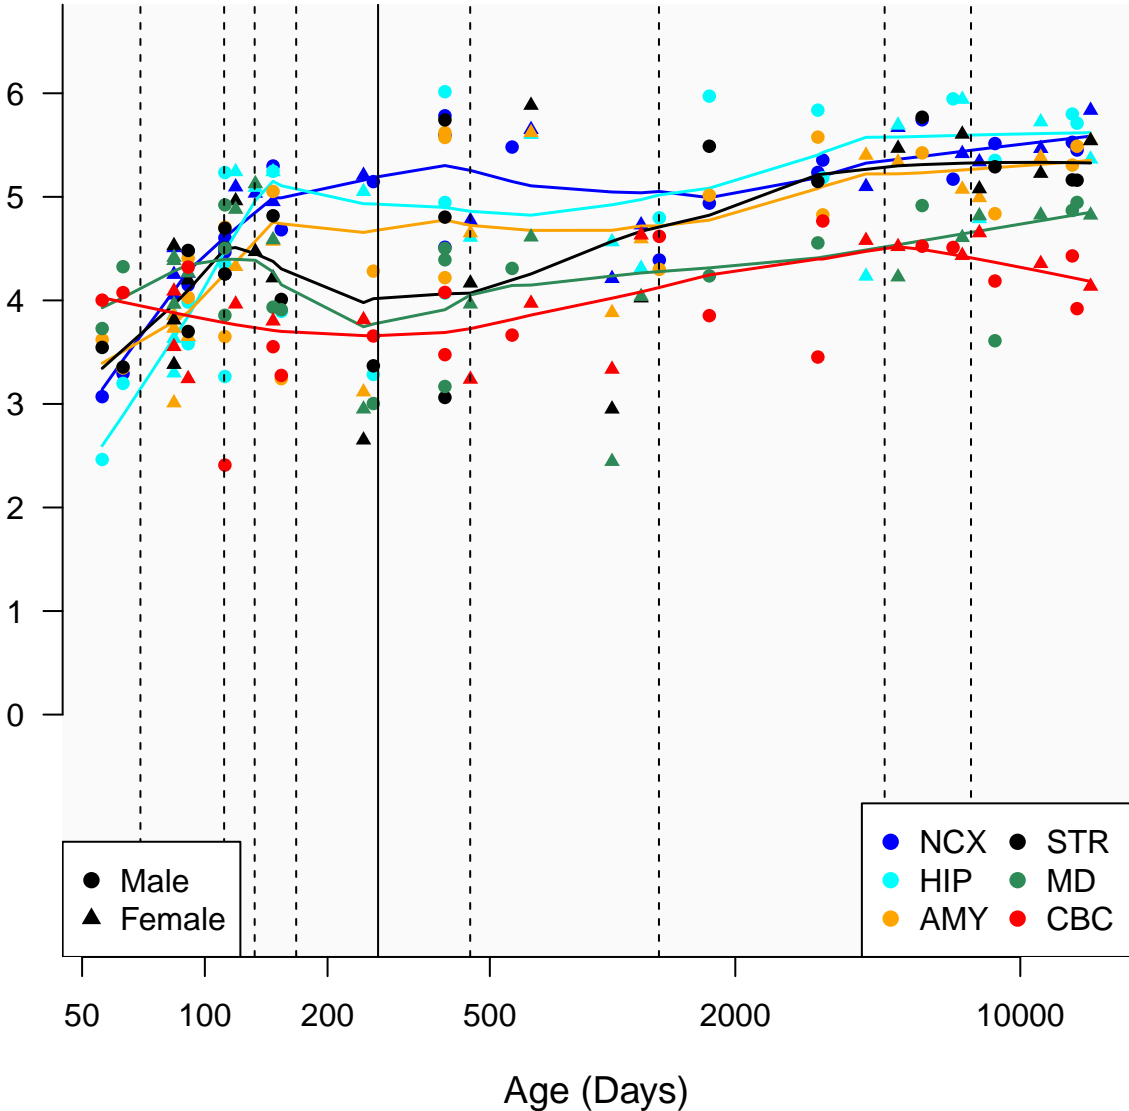

JPH3_ENSG00000154118

Window:

1 2 3 4 5 6 7 8 9

Normalized Log2 RPKM+1

● Male
▲ Female

● NCX ● STR
● HIP ● MD
● AMY ● CBC