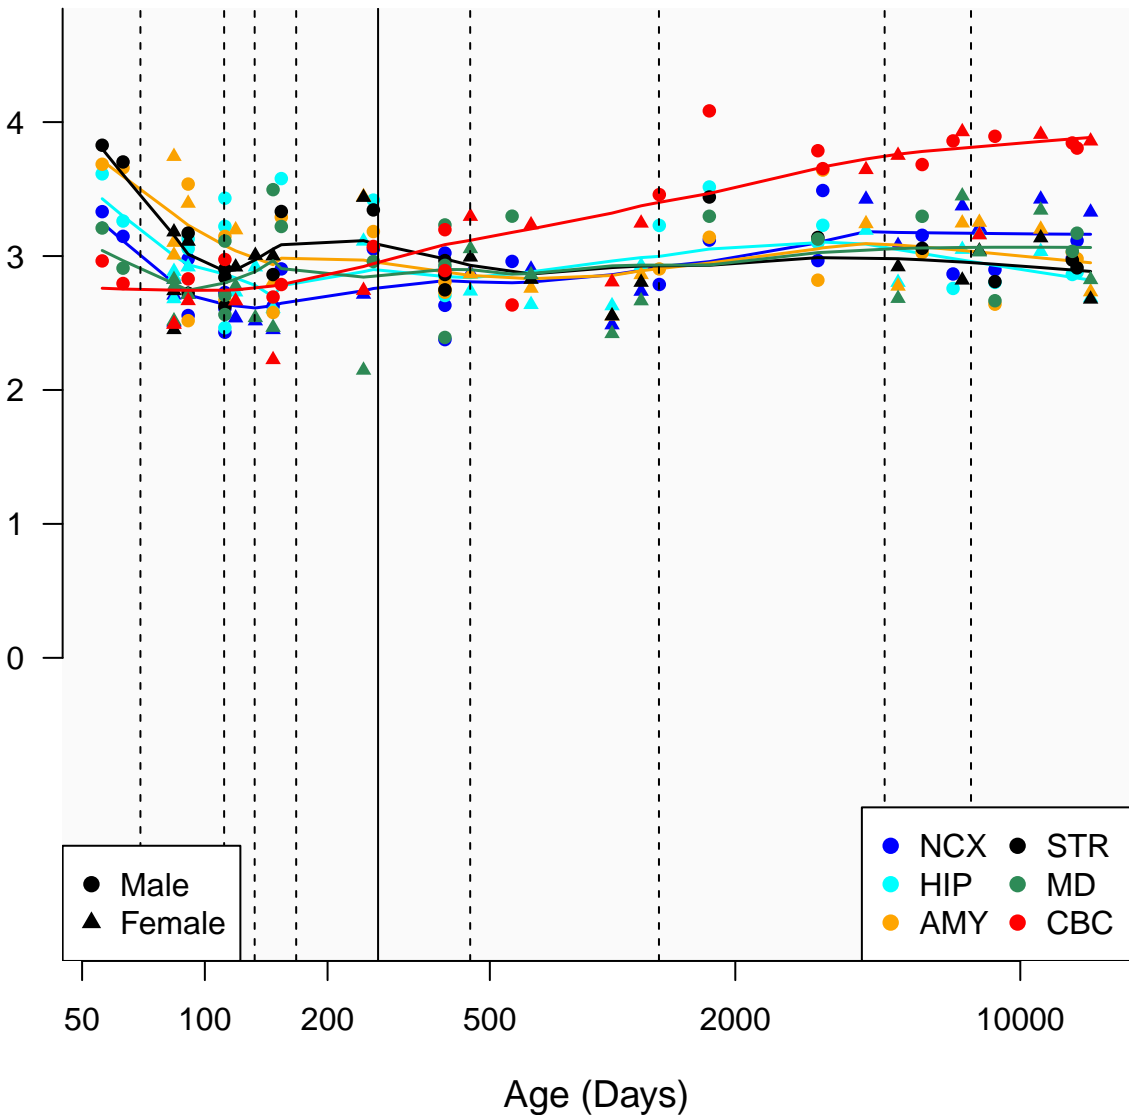

# KAT7\_ENSG00000136504

Window:

1 2 3 4 5 6 7 8 9

Normalized Log2 RPKM+1

● Male  
▲ Female

● NCX ● STR  
● HIP ● MD  
● AMY ● CBC