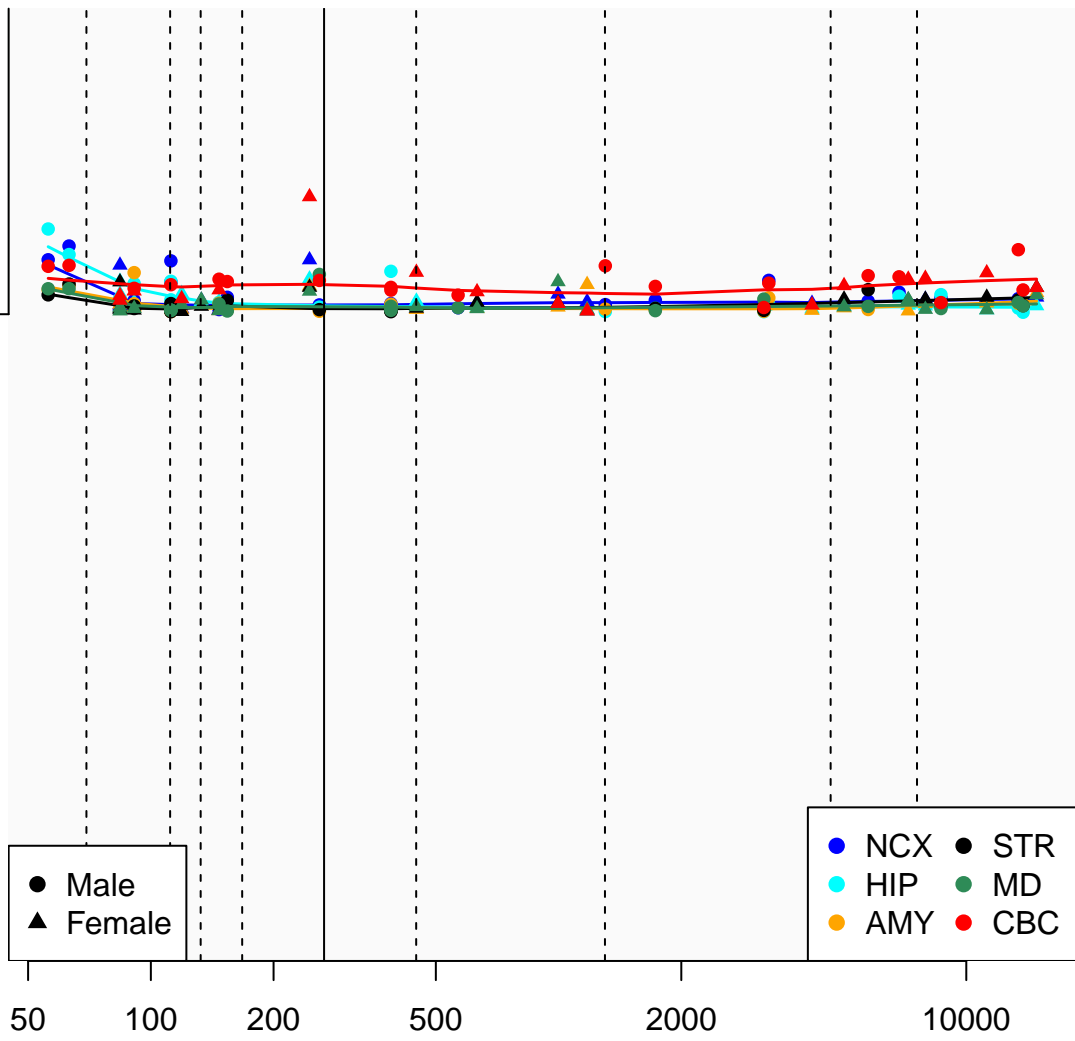

# KIAA1210\_ENSG00000250423

Window:

1 2 3 4 5 6 7 8 9

Normalized Log2 RPKM+1

0

● Male  
▲ Female

● NCX ● STR  
● HIP ● MD  
● AMY ● CBC

Age (Days)