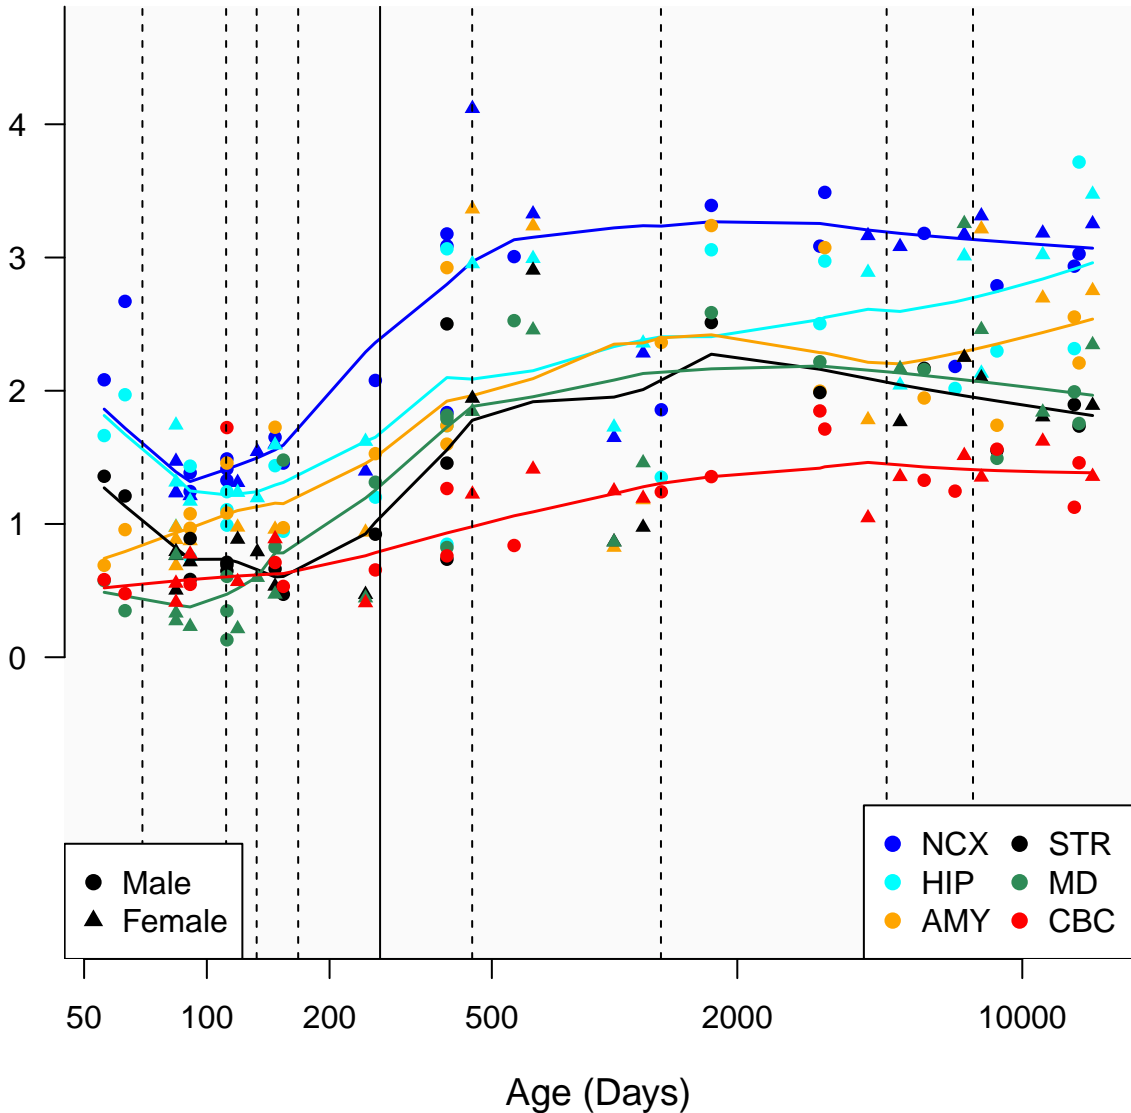

# KIAA1217\_ENSG00000120549

Window:

1 2 3 4 5 6 7 8 9

Normalized Log2 RPKM+1

● Male  
▲ Female

● NCX ● STR  
● HIP ● MD  
● AMY ● CBC