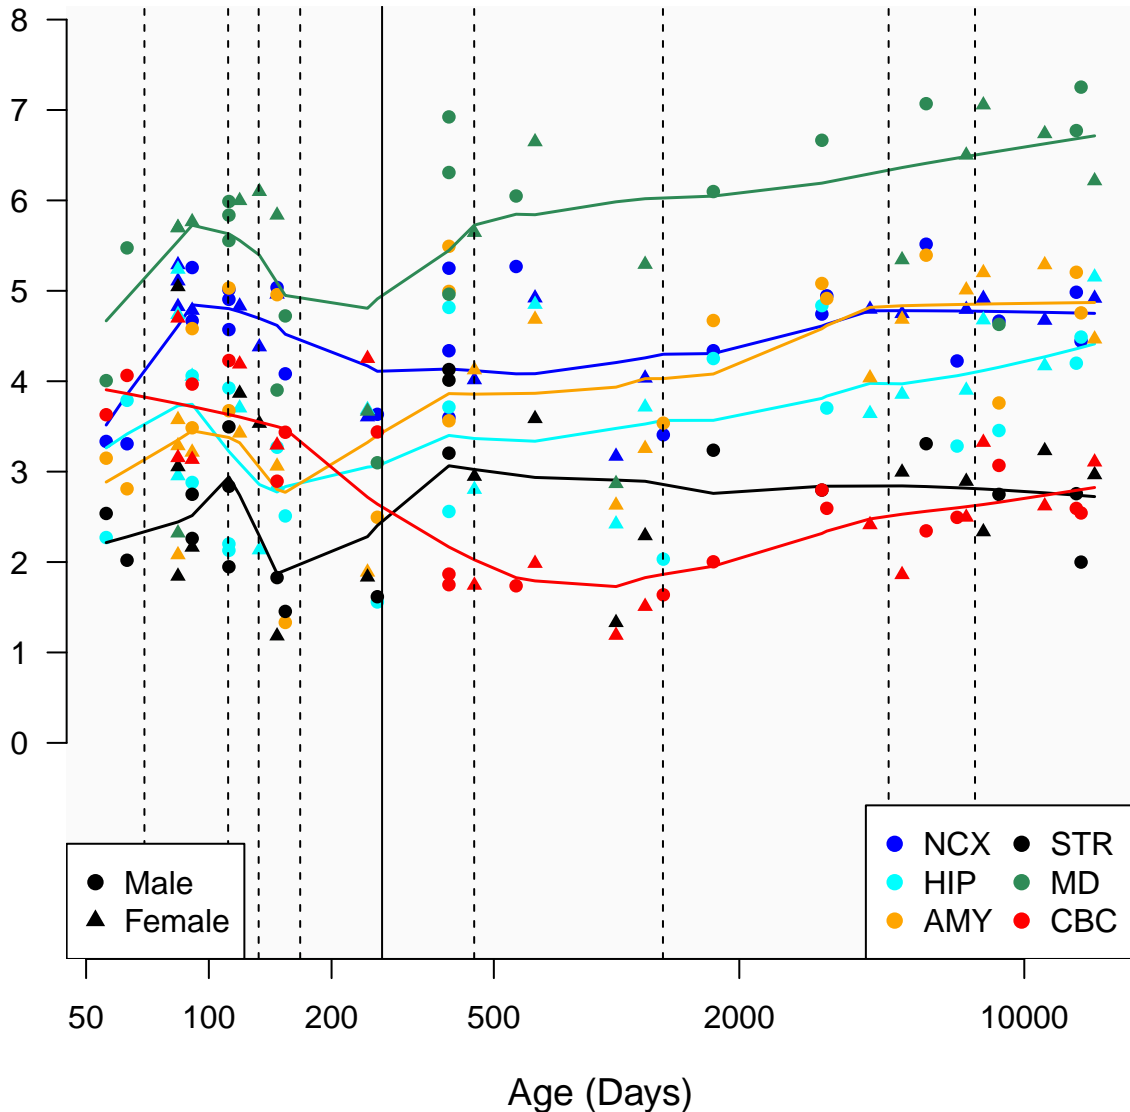

# KIAA1644\_ENSG00000138944

Window:

1 2 3 4 5 6 7 8 9

Normalized Log<sub>2</sub> RPKM+1

● Male  
▲ Female

● NCX ● STR  
● HIP ● MD  
● AMY ● CBC