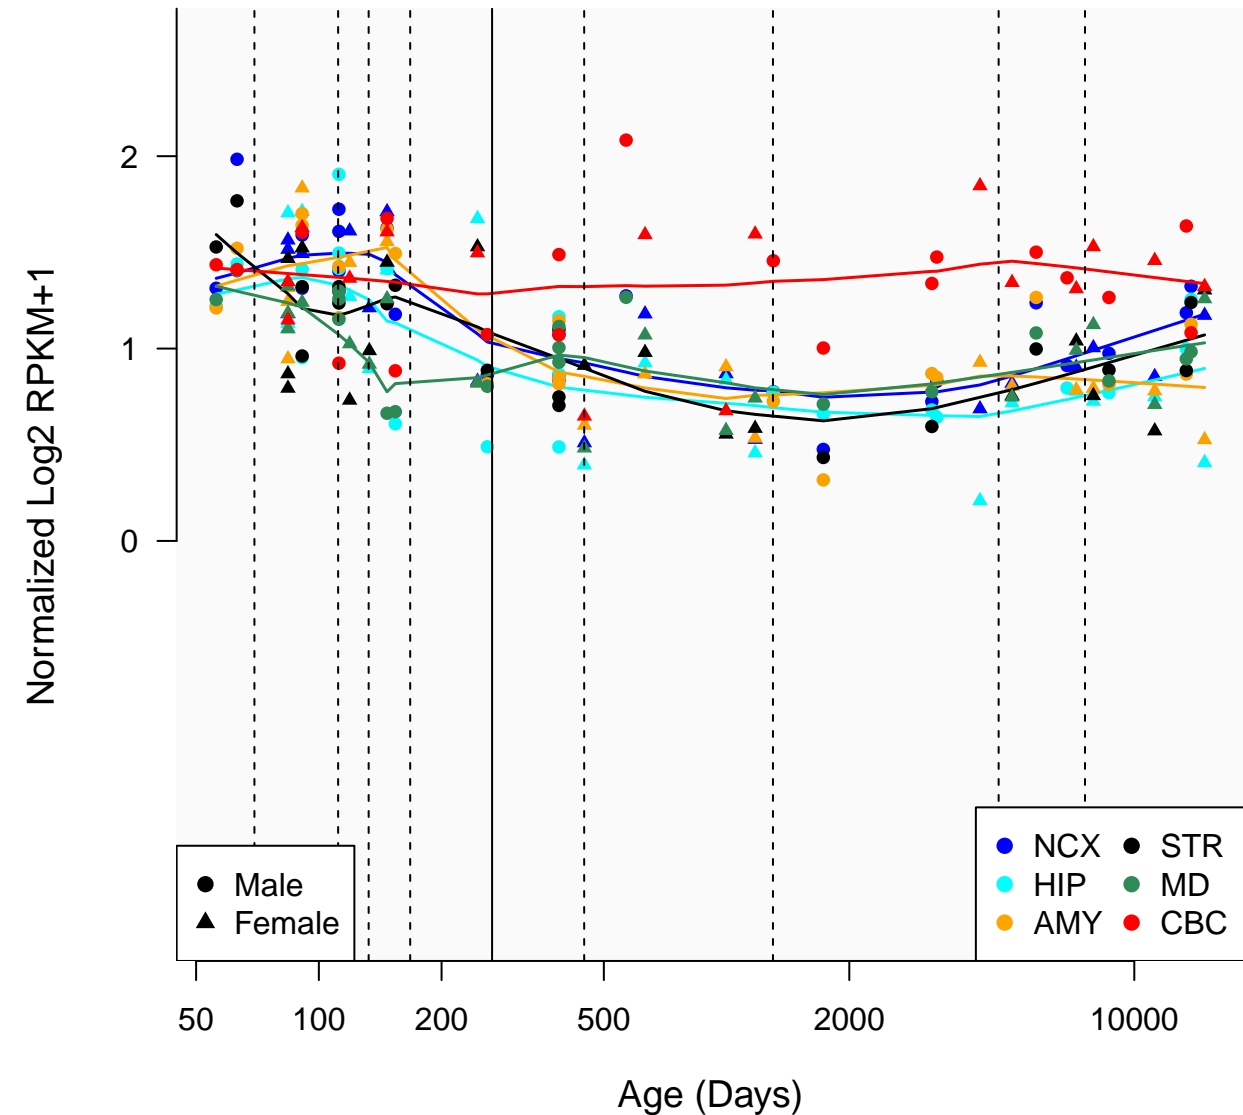

KIAA1731_ENSG00000166004

Window:

1 2 3 4 5 6 7 8 9

● Male
▲ Female

● NCX ● STR
● HIP ● MD
● AMY ● CBC