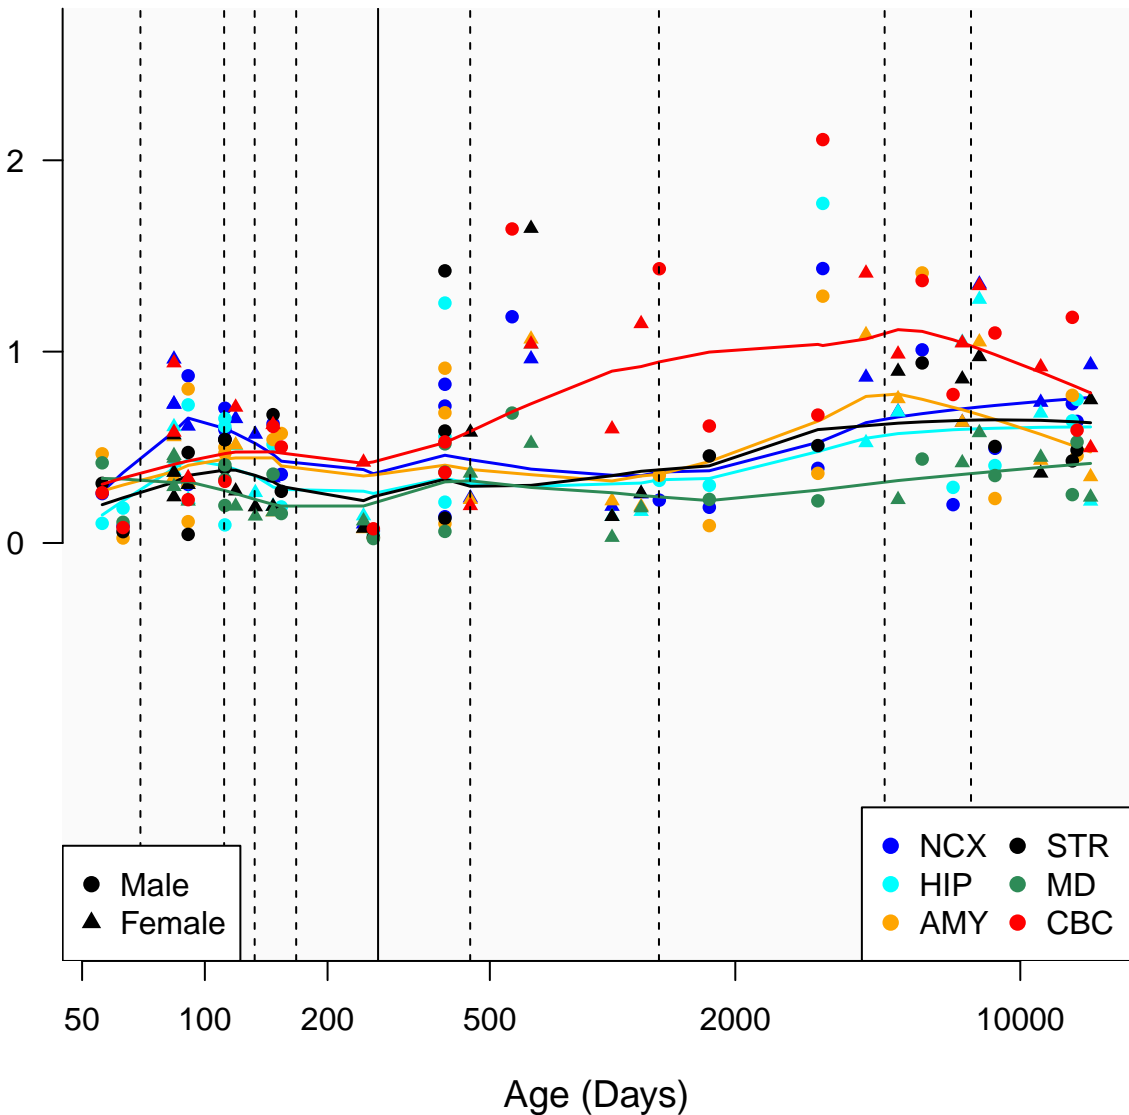

KLHL34_ENSG00000185915

Window:

1 2 3 4 5 6 7 8 9

Normalized Log2 RPKM+1

● Male
▲ Female

● NCX ● STR
● HIP ● MD
● AMY ● CBC