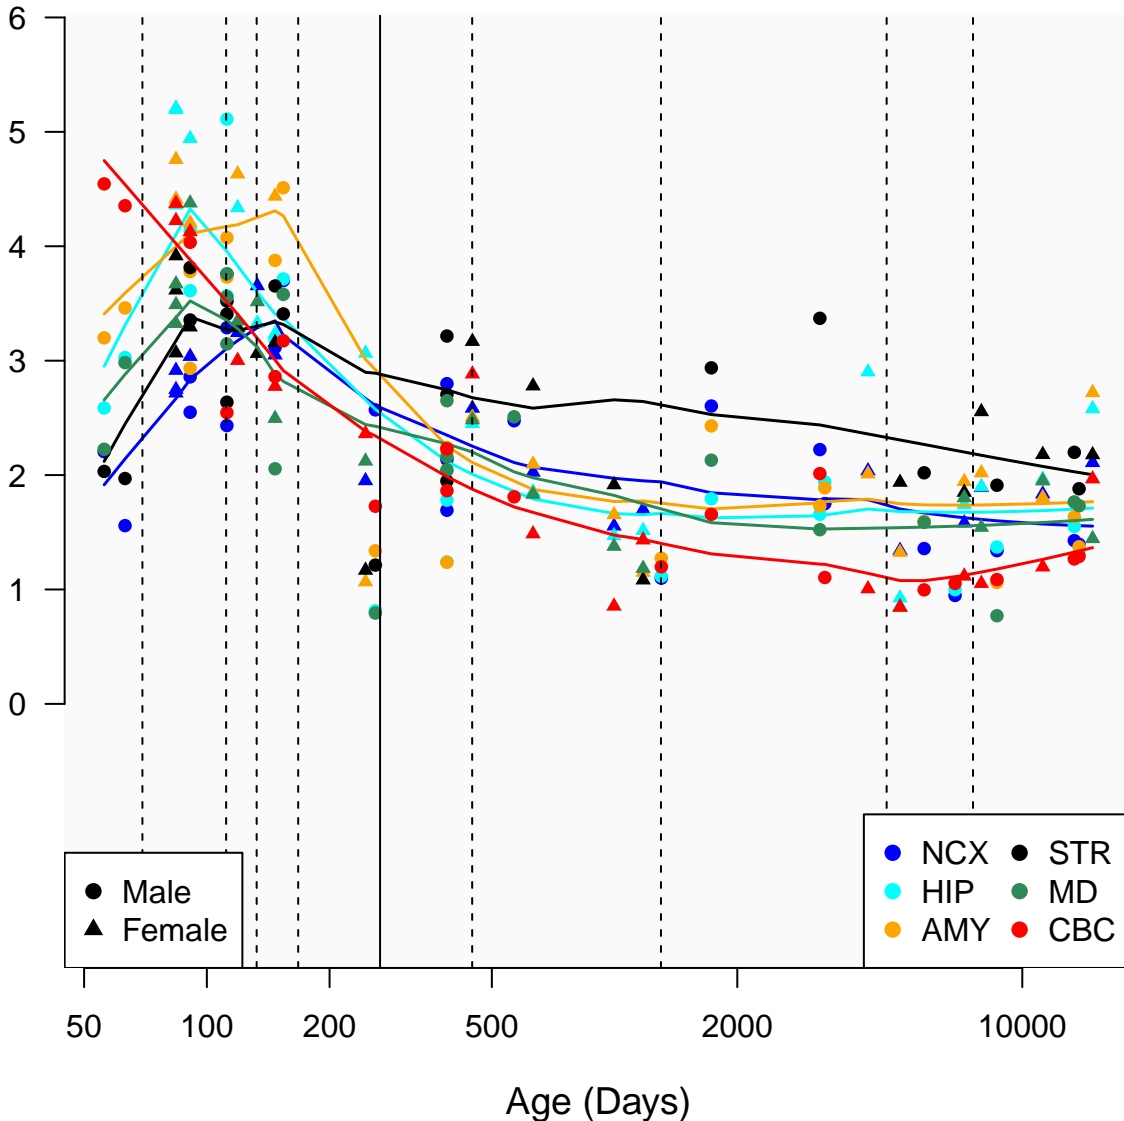

KLHL35_ENSG00000149243

Window:

1 2 3 4 5 6 7 8 9

Normalized Log2 RPKM+1

● Male
▲ Female

● NCX ● STR
● HIP ● MD
● AMY ● CBC