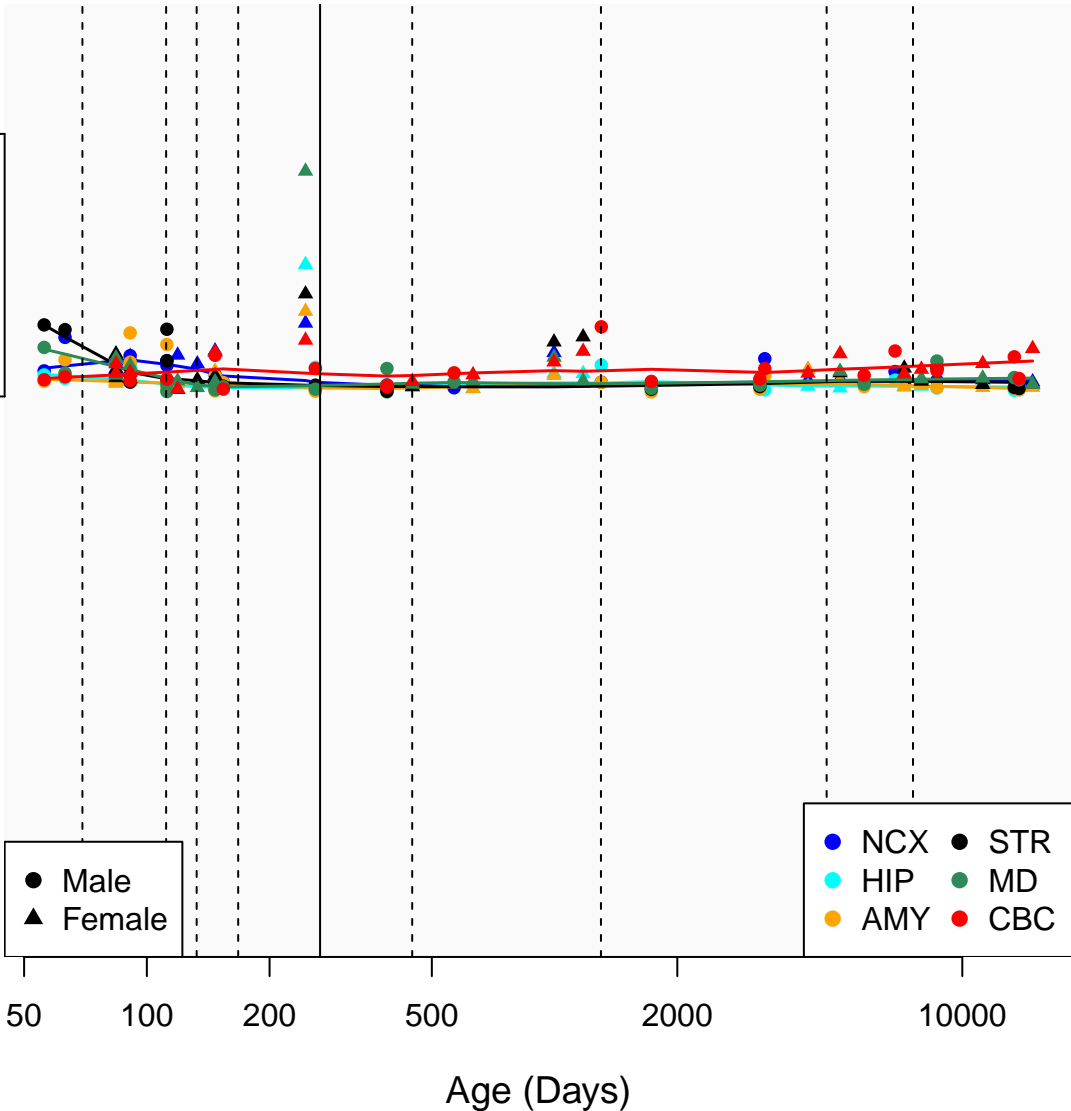

# KNOP1P2\_ENSG00000270429

Window:

1 2 3 4 5 6 7 8 9

Normalized Log2 RPKM+1

1  
0

● Male  
▲ Female

● NCX ● STR  
● HIP ● MD  
● AMY ● CBC