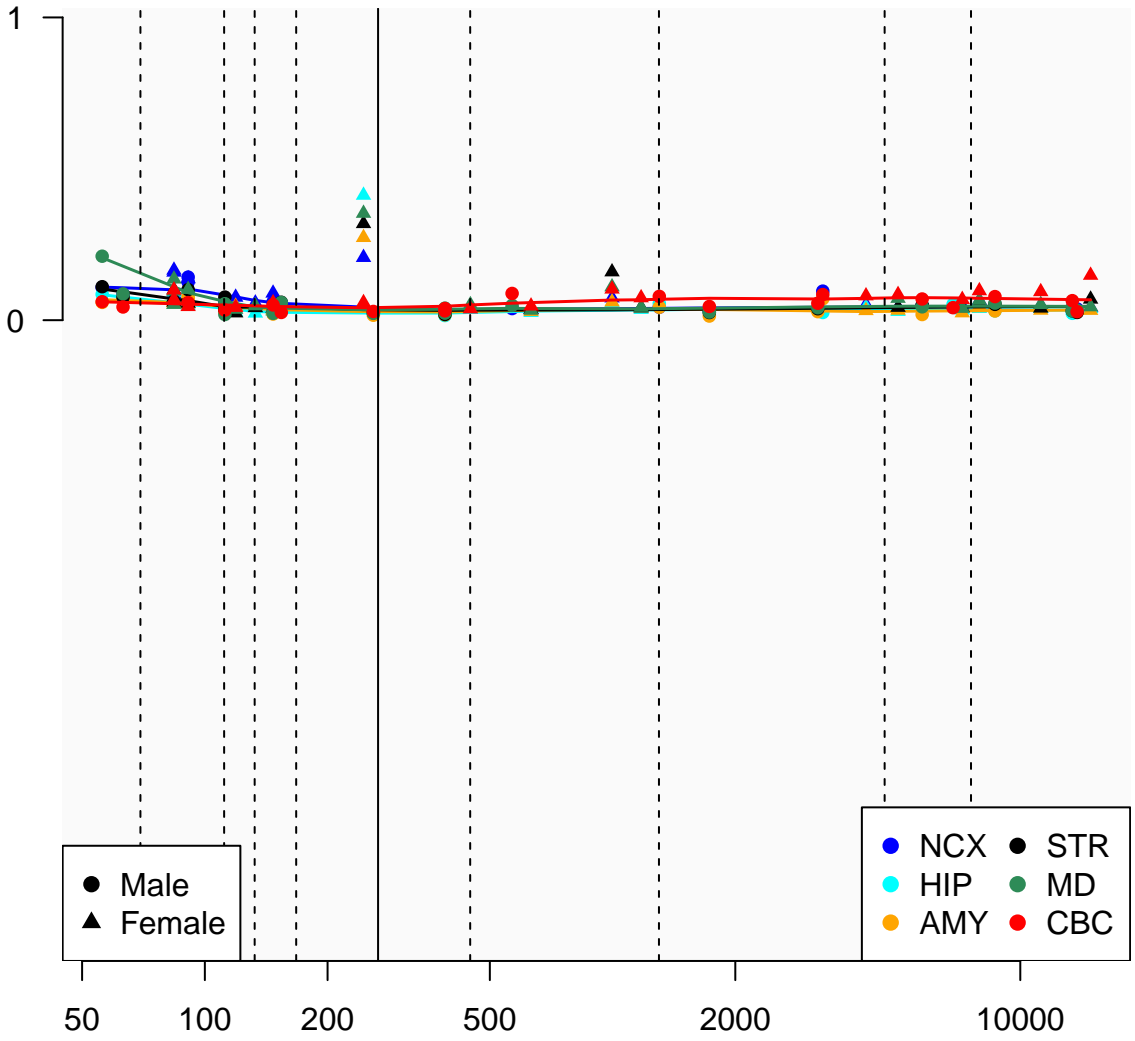

# KRT18P43\_ENSG00000240128

Window:

1 2 3 4 5 6 7 8 9

Normalized Log2 RPKM+1

● Male  
▲ Female

● NCX ● STR  
● HIP ● MD  
● AMY ● CBC