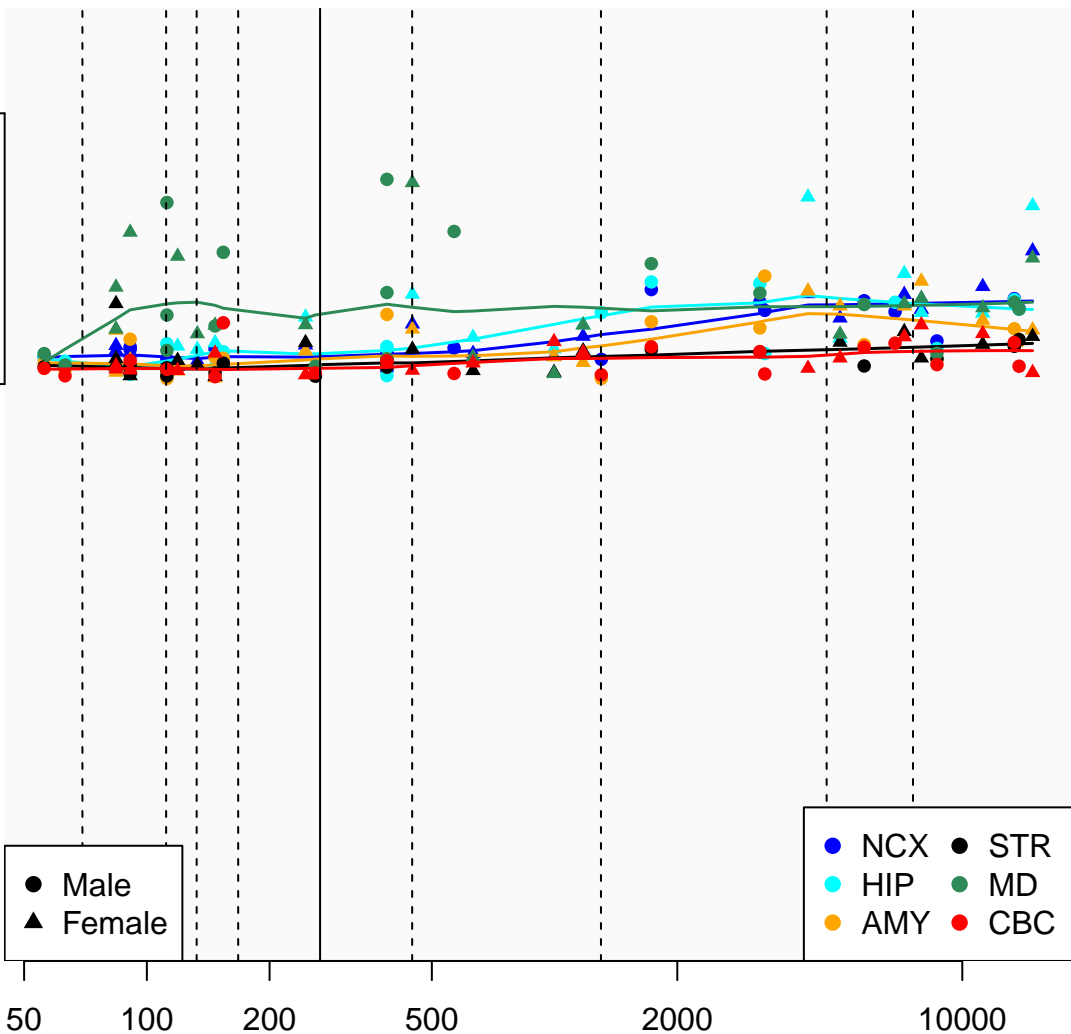

# KRT81\_ENSG00000205426

Window:

1 2 3 4 5 6 7 8 9

Normalized Log2 RPKM+1

1  
0

● Male  
▲ Female

● NCX ● STR  
● HIP ● MD  
● AMY ● CBC

Age (Days)