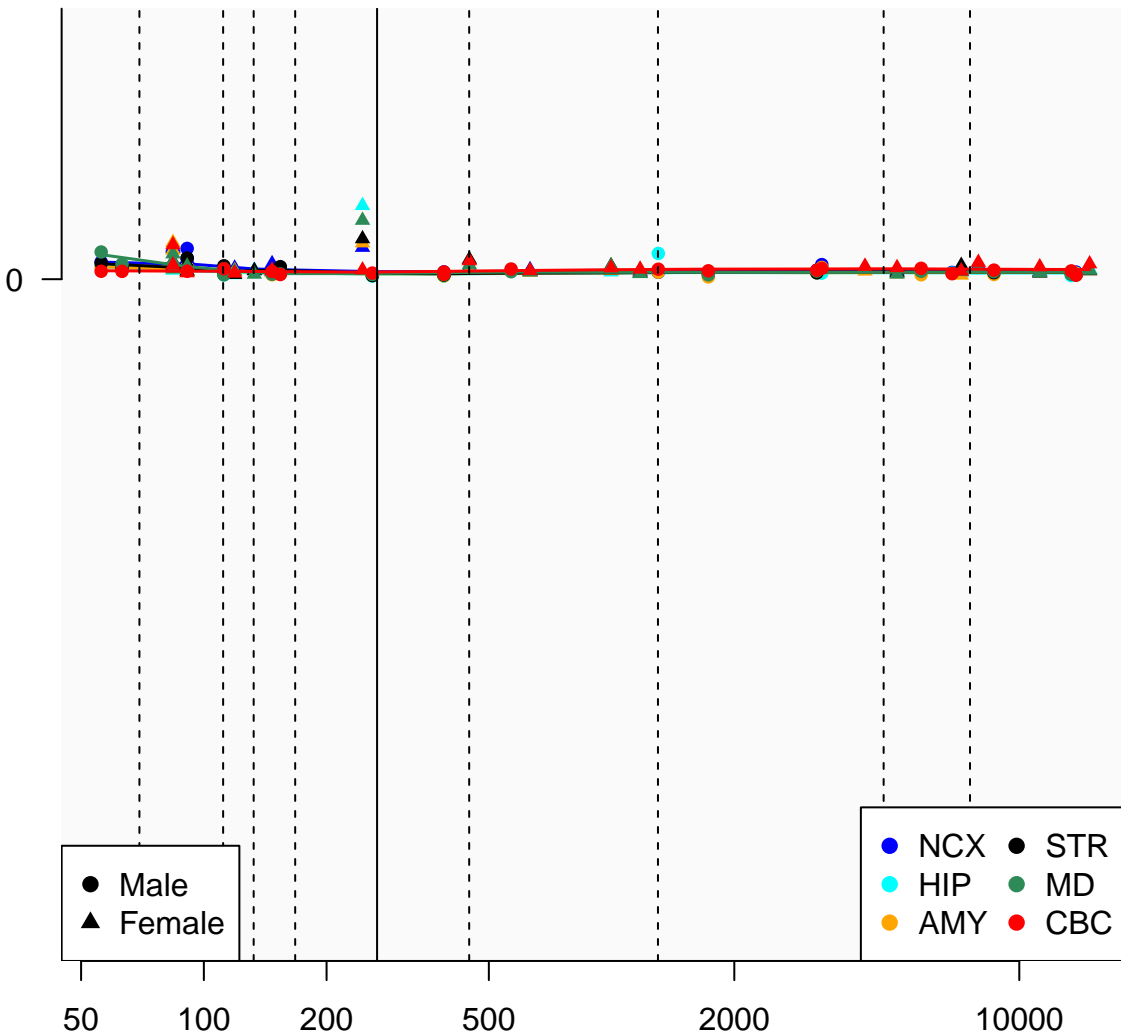

# KRT85\_ENSG00000135443

Window:

1 2 3 4 5 6 7 8 9

Normalized Log2 RPKM+1

● Male  
▲ Female

● NCX ● STR  
● HIP ● MD  
● AMY ● CBC