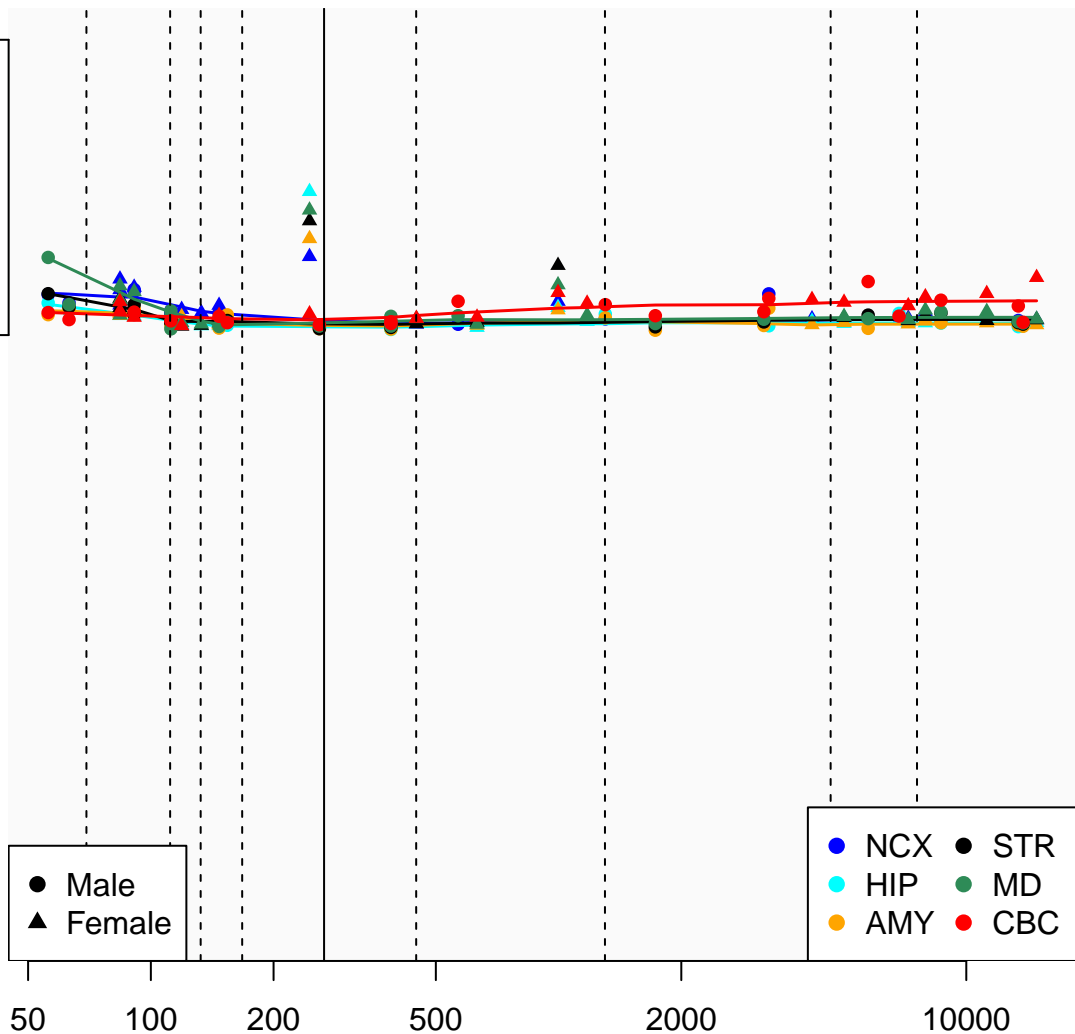

# KRTAP9-4\_ENSG00000241595

Window:

1 2 3 4 5 6 7 8 9

Normalized Log2 RPKM+1

1  
0

● Male  
▲ Female

● NCX ● STR  
● HIP ● MD  
● AMY ● CBC