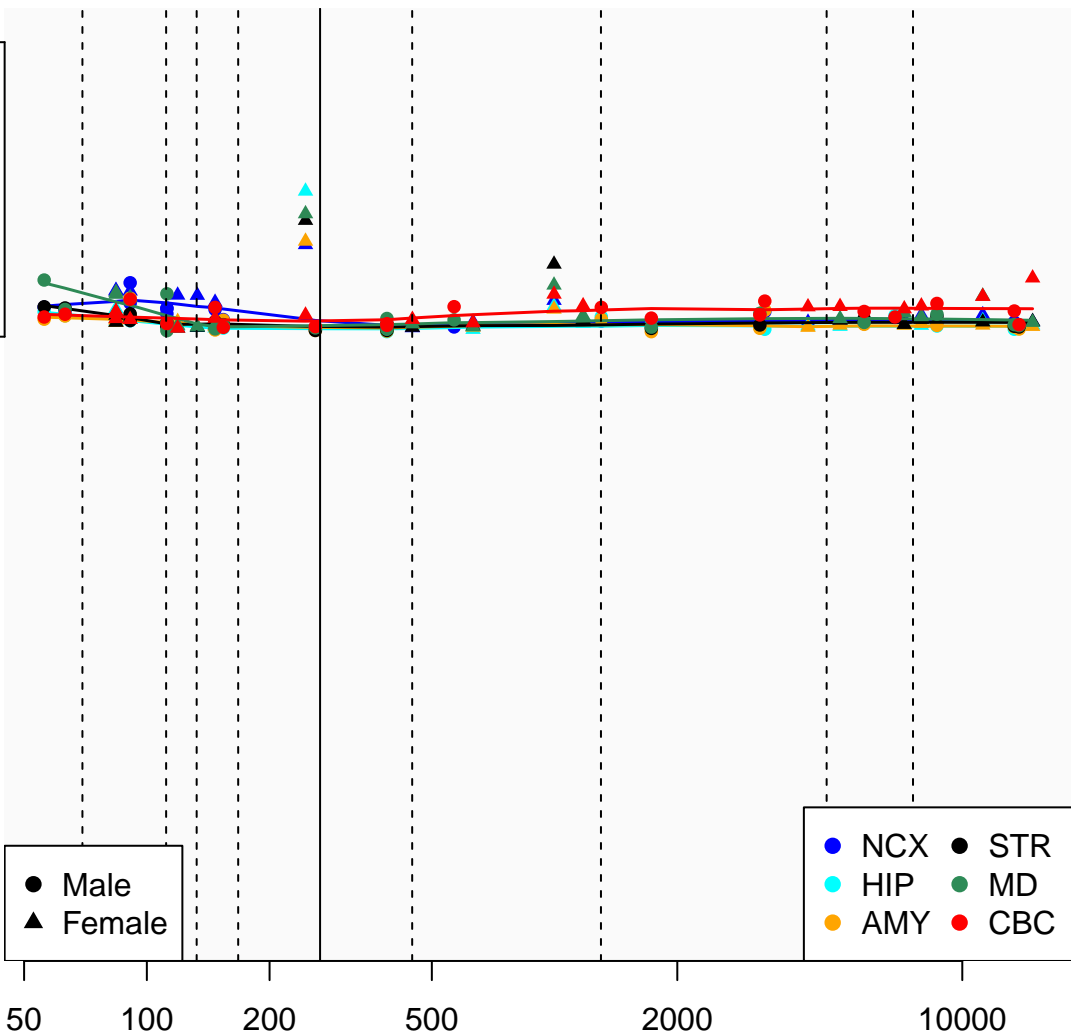

# LALBA\_ENSG00000167531

Window:

1 2 3 4 5 6 7 8 9

Normalized Log2 RPKM+1

1  
0

● Male  
▲ Female

● NCX ● STR  
● HIP ● MD  
● AMY ● CBC

Age (Days)