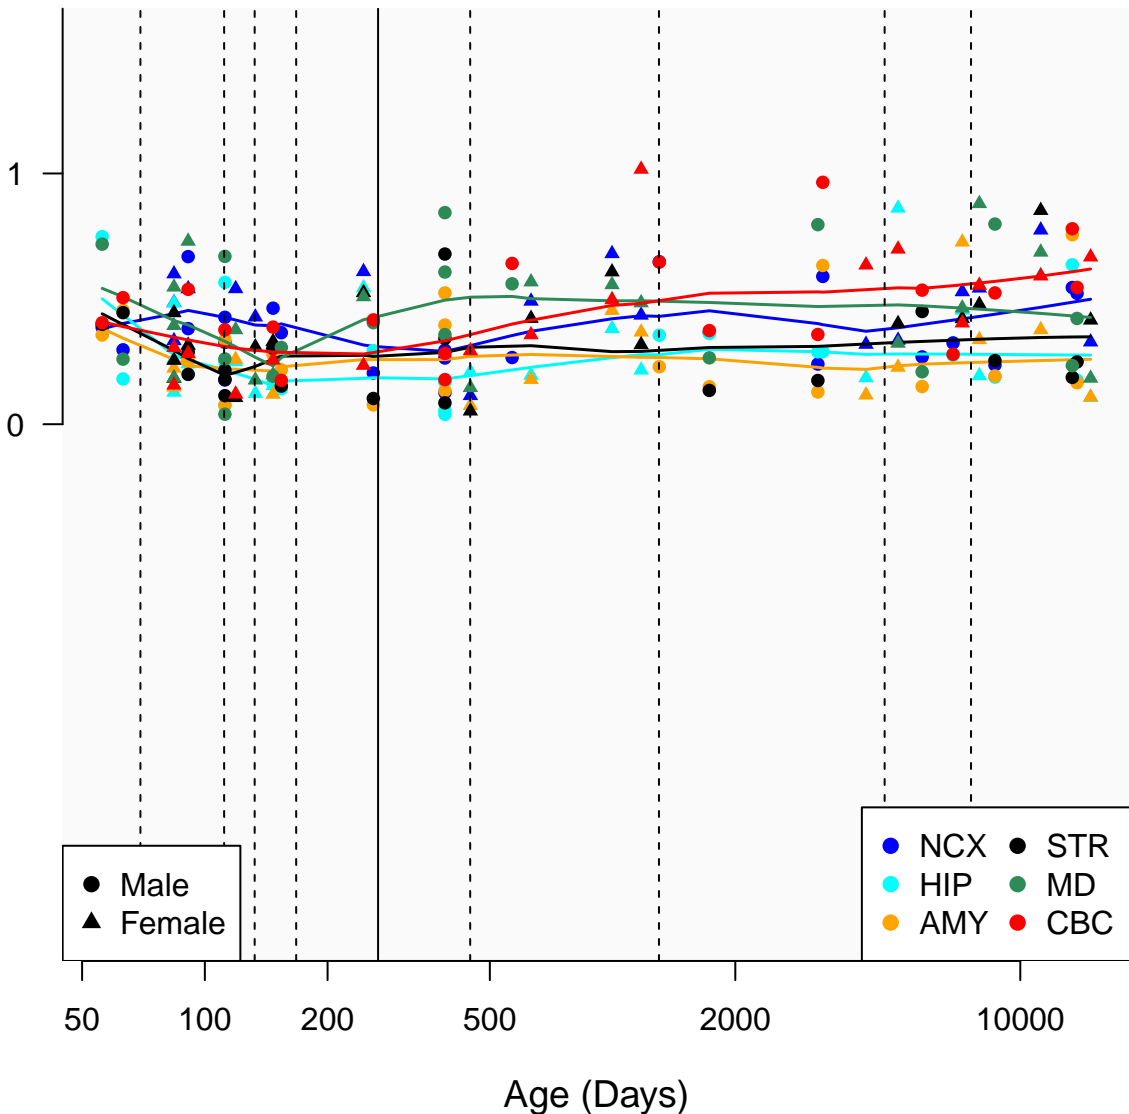

LAMTOR3P2_ENSG00000248979

Window:

1 2 3 4 5 6 7 8 9

Normalized Log2 RPKM+1

● Male
▲ Female

● NCX ● STR
● HIP ● MD
● AMY ● CBC