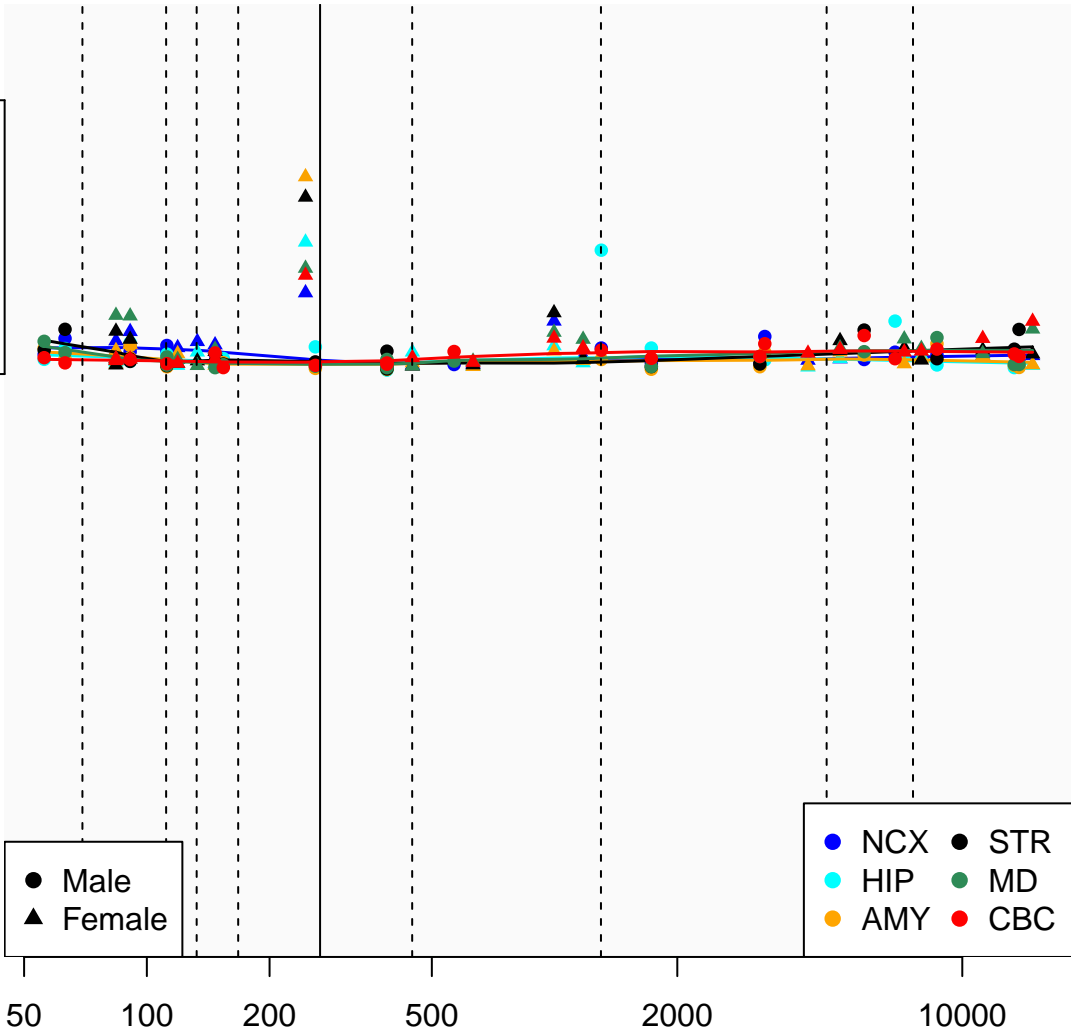

LDHAL6B_ENSG00000171989

Window:

1 2 3 4 5 6 7 8 9

Normalized Log2 RPKM+1

1
0

● Male
▲ Female

● NCX ● STR
● HIP ● MD
● AMY ● CBC

Age (Days)