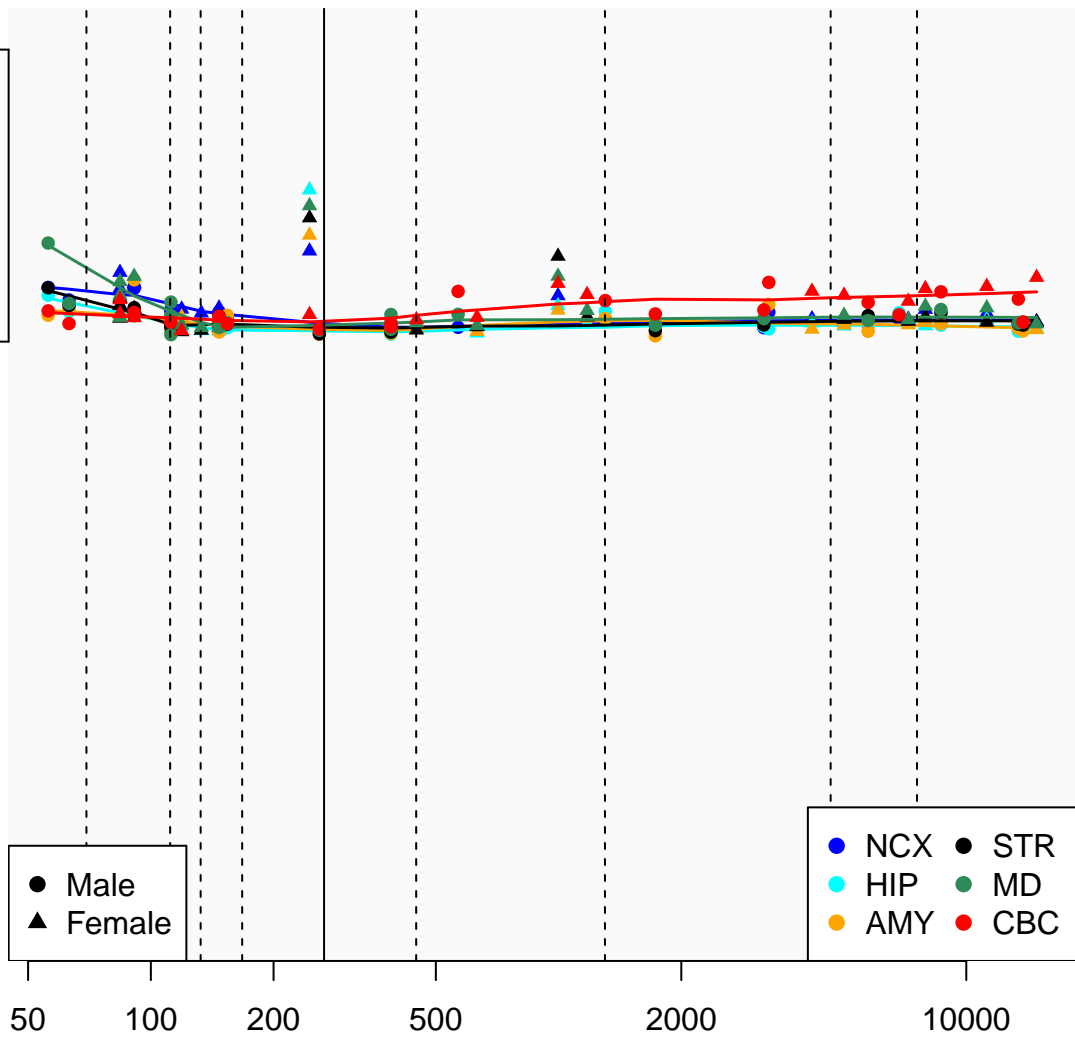

# LEUTX\_ENSG00000213921

Window:

1 2 3 4 5 6 7 8 9

Normalized Log2 RPKM+1

● Male  
▲ Female

● NCX ● STR  
● HIP ● MD  
● AMY ● CBC

Age (Days)