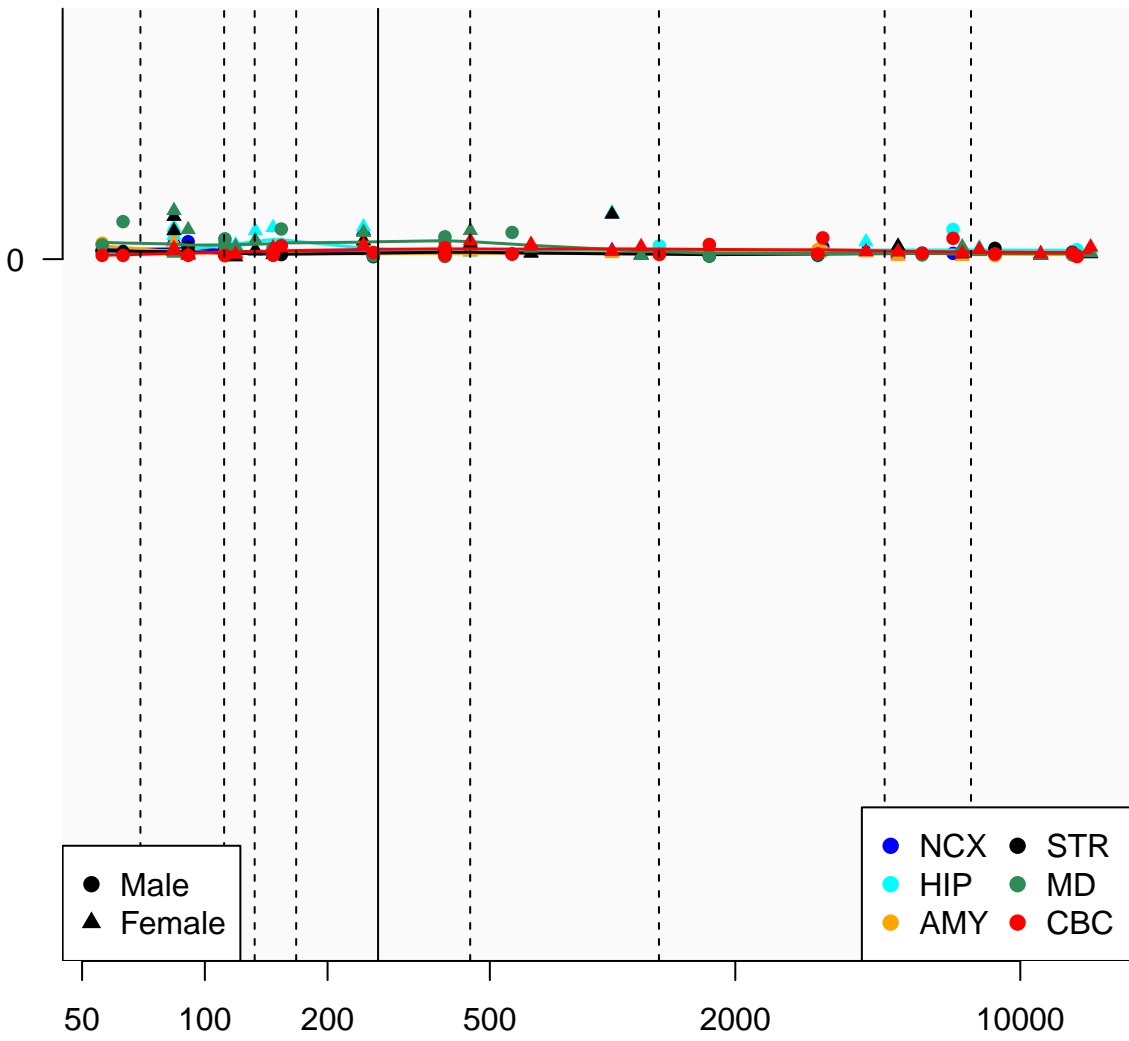

# LGALS9C\_ENSG00000171916

Window:

1 2 3 4 5 6 7 8 9

Normalized Log2 RPKM+1

● Male  
▲ Female

● NCX ● STR  
● HIP ● MD  
● AMY ● CBC