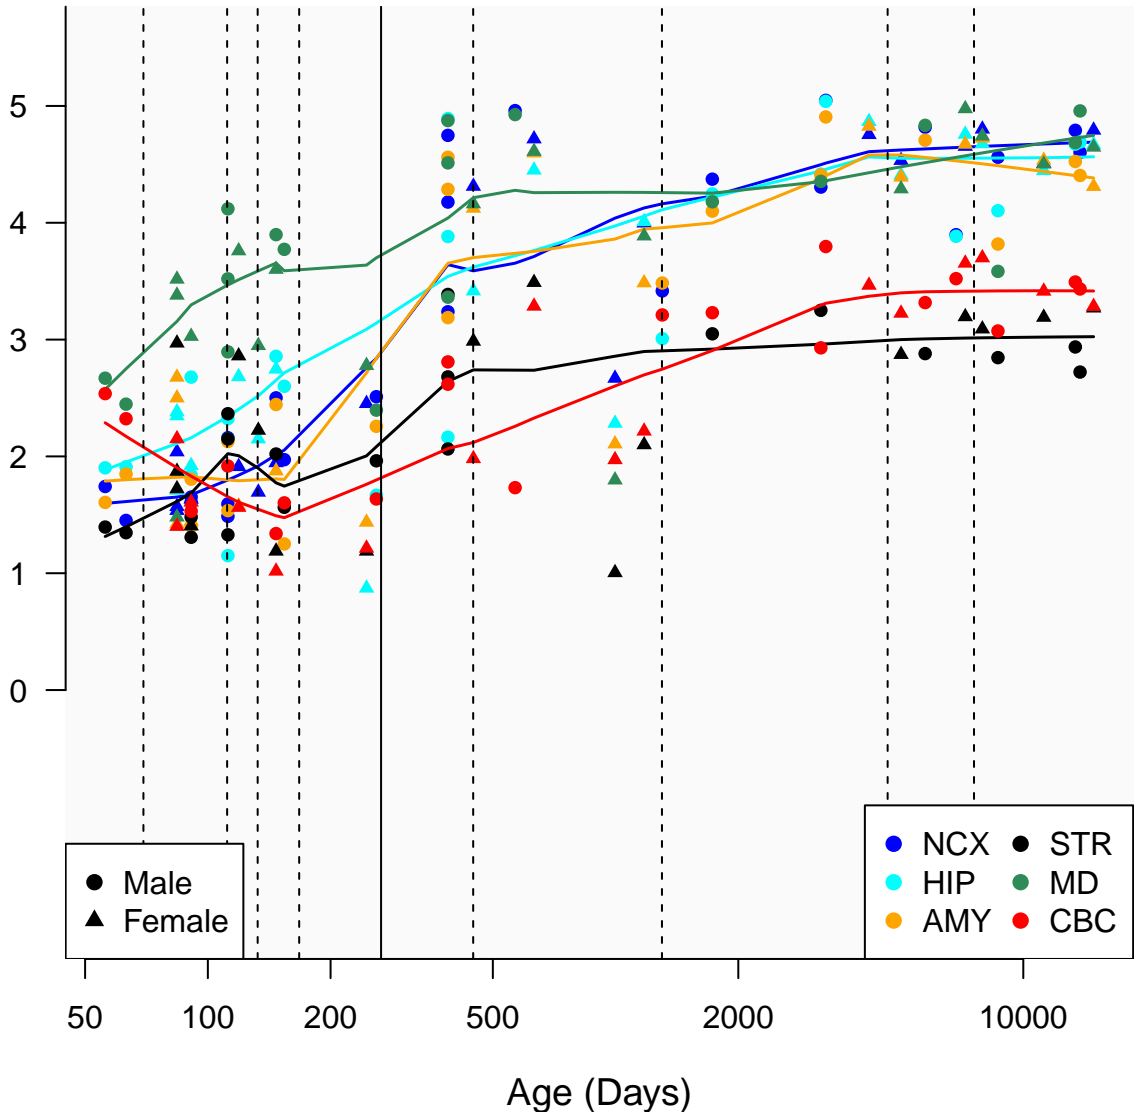

# LINC00087\_ENSG00000196972

Window:

1 2 3 4 5 6 7 8 9

Normalized Log2 RPKM+1

● Male  
▲ Female

● NCX ● STR  
● HIP ● MD  
● AMY ● CBC