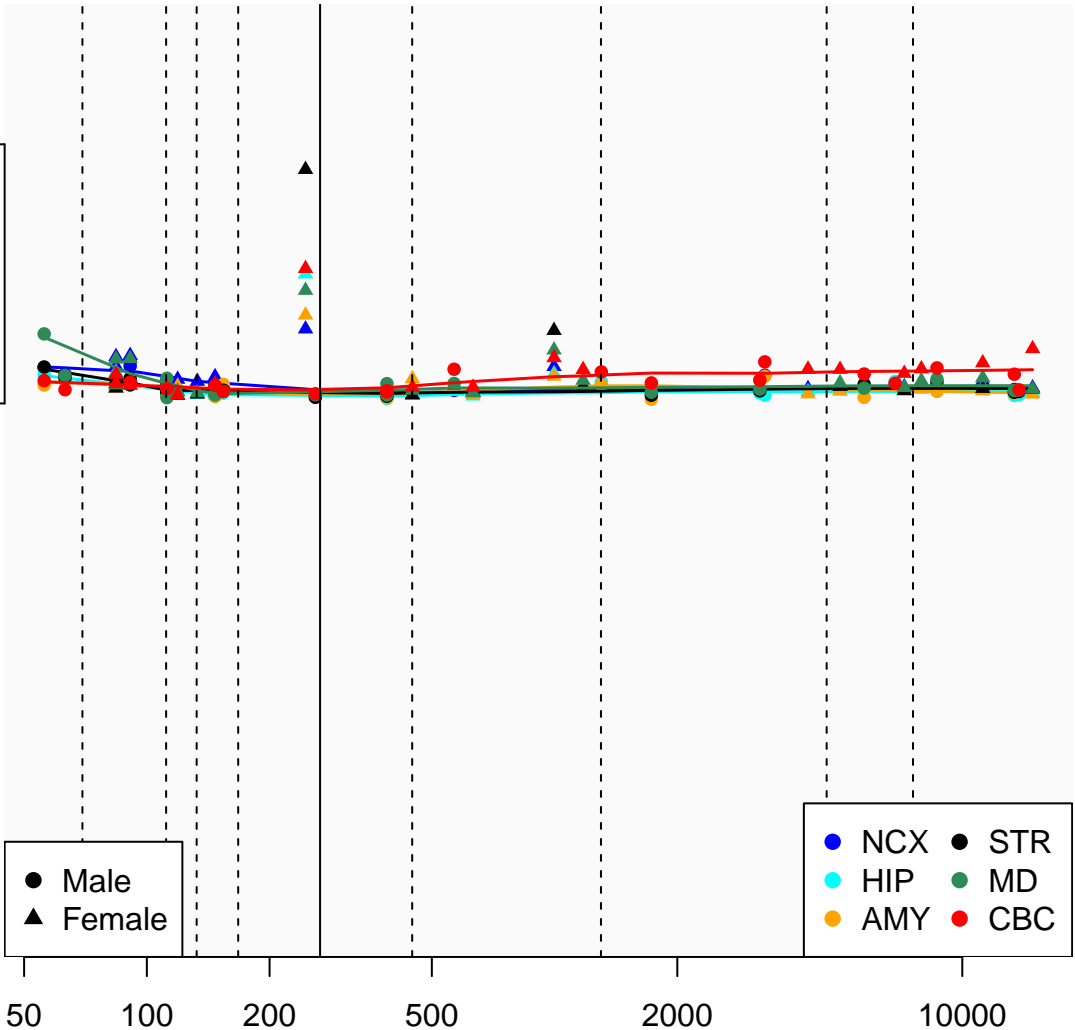

# LINC00351\_ENSG00000226317

Window:

1 2 3 4 5 6 7 8 9

Normalized Log2 RPKM+1

1  
0

● Male  
▲ Female

● NCX ● STR  
● HIP ● MD  
● AMY ● CBC

Age (Days)