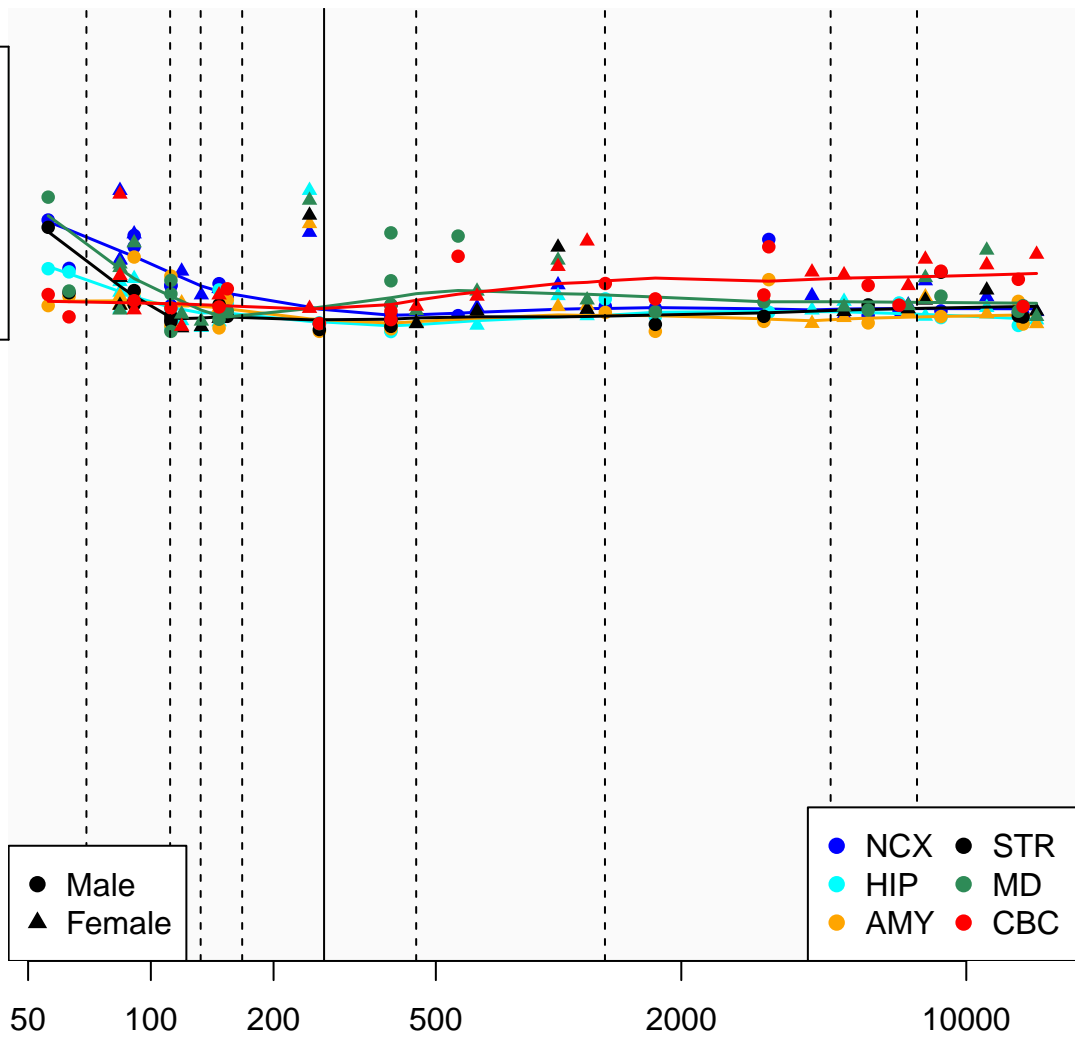

# LINC00415\_ENSG00000231983

Window:

1 2 3 4 5 6 7 8 9

Normalized Log2 RPKM+1

● Male  
▲ Female

● NCX ● STR  
● HIP ● MD  
● AMY ● CBC

Age (Days)