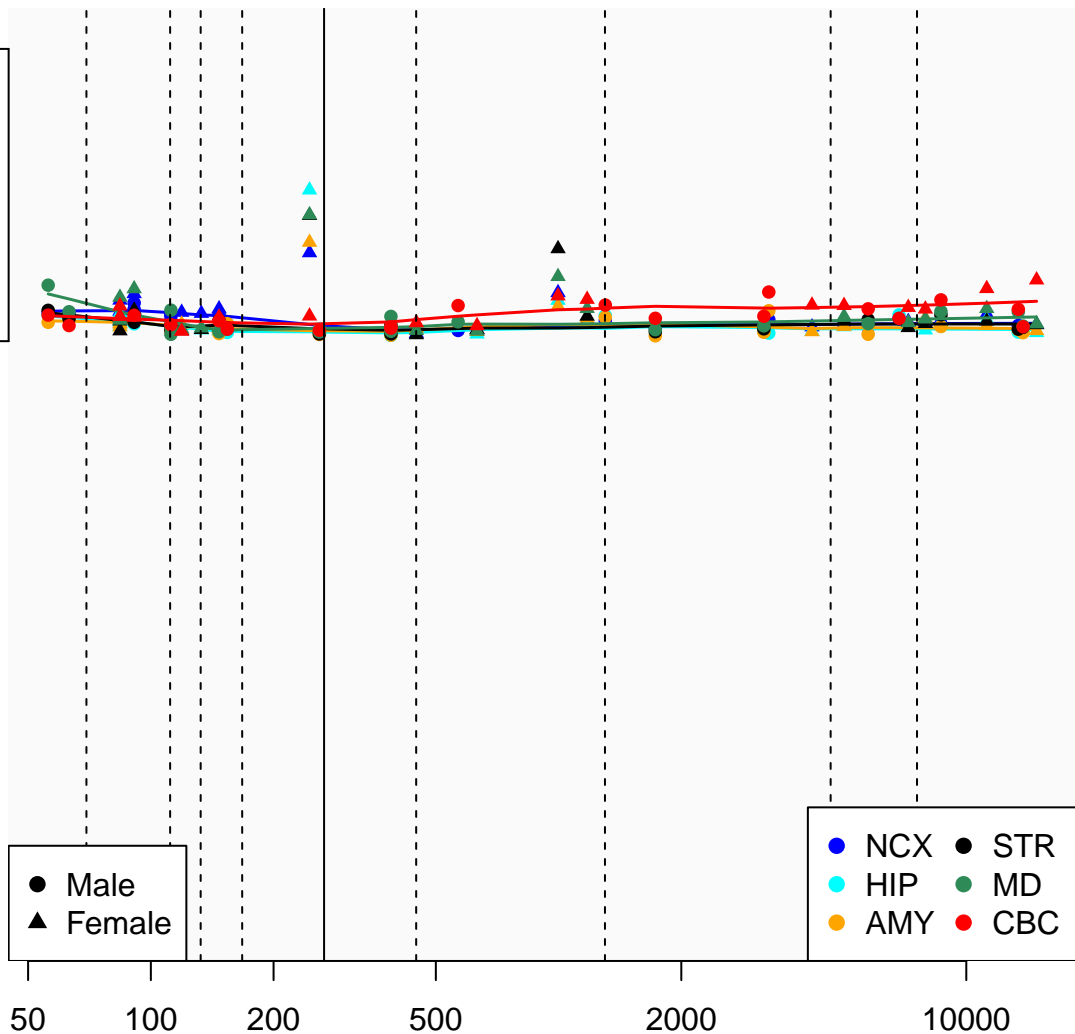

LINC00433_ENSG00000229443

Window:

1 2 3 4 5 6 7 8 9

Normalized Log2 RPKM+1

1
0

● Male
▲ Female

● NCX ● STR
● HIP ● MD
● AMY ● CBC

Age (Days)