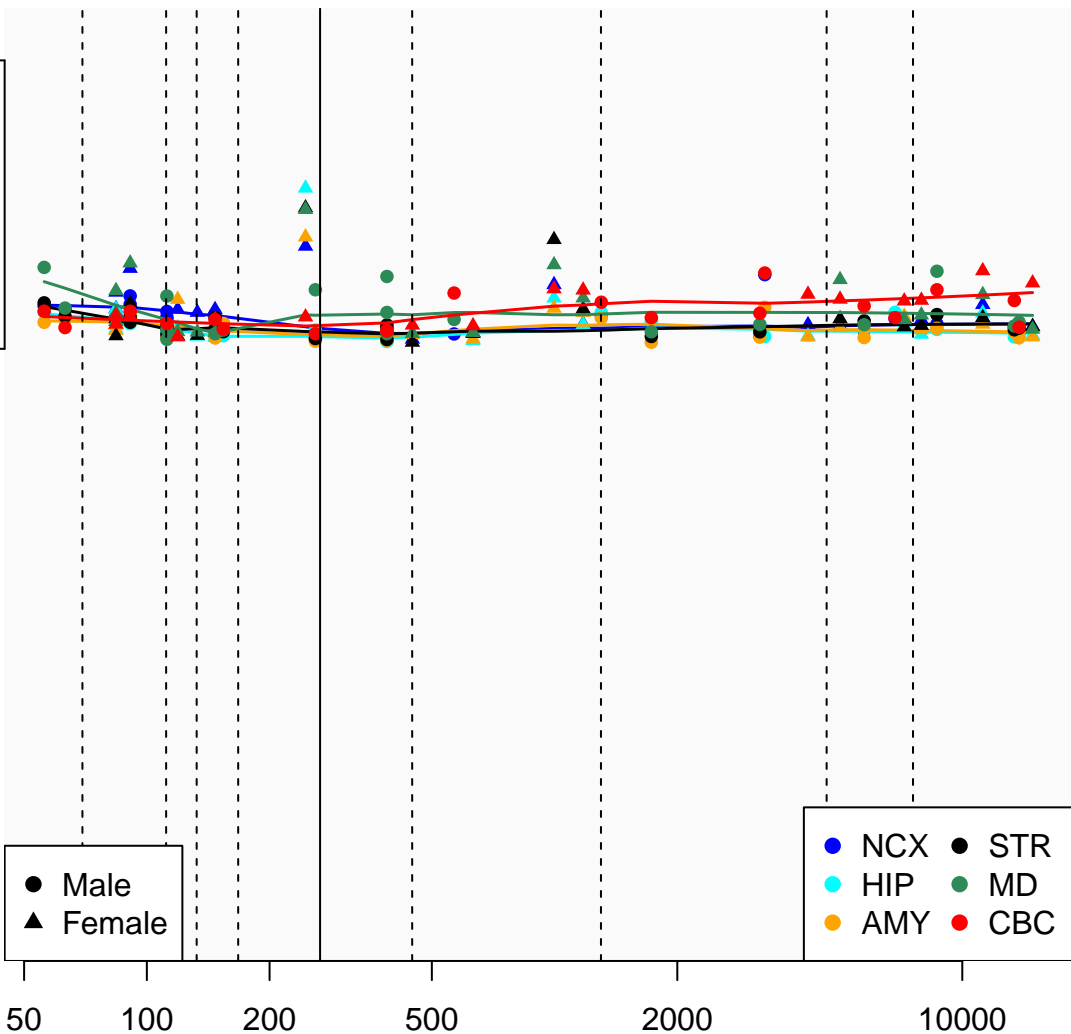

LINC00446_ENSG00000229249

Window:

1 2 3 4 5 6 7 8 9

Normalized Log2 RPKM+1

1
0

● Male
▲ Female

● NCX ● STR
● HIP ● MD
● AMY ● CBC

Age (Days)